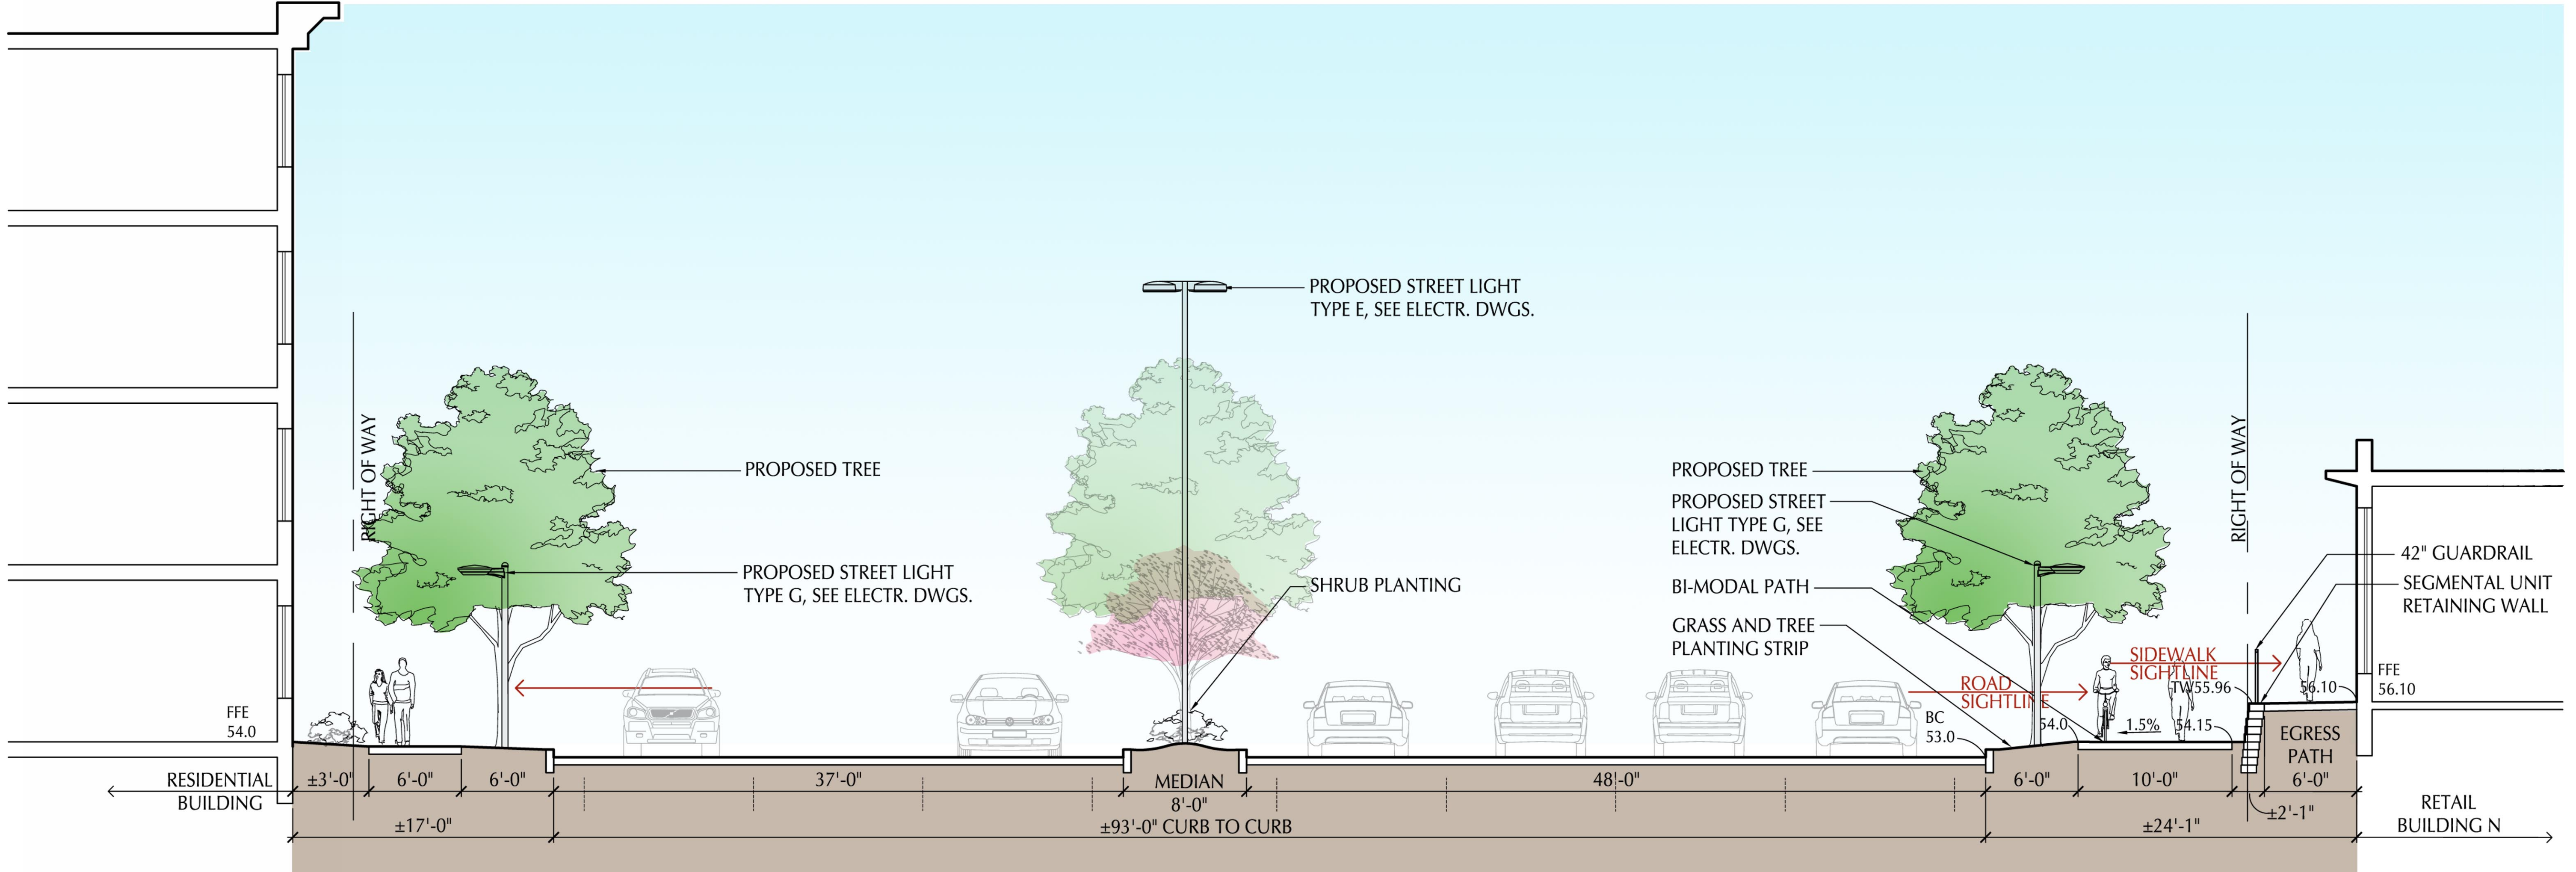

1 UNIVERSITY AVENUE SECTION A-A
SCALE: 3/16" = 1'-0"

4 UNIVERSITY AVENUE SECTION D-D
SCALE: 3/16" = 1'-0"

2 UNIVERSITY AVENUE SECTION B-B
SCALE: 3/16" = 1'-0"

5 UNIVERSITY AVENUE SECTION E-E
SCALE: 3/16" = 1'-0"

3 UNIVERSITY AVENUE SECTION C-C
SCALE: 3/16" = 1'-0"

6 UNIVERSITY AVENUE SECTION F-F
SCALE: 3/16" = 1'-0"