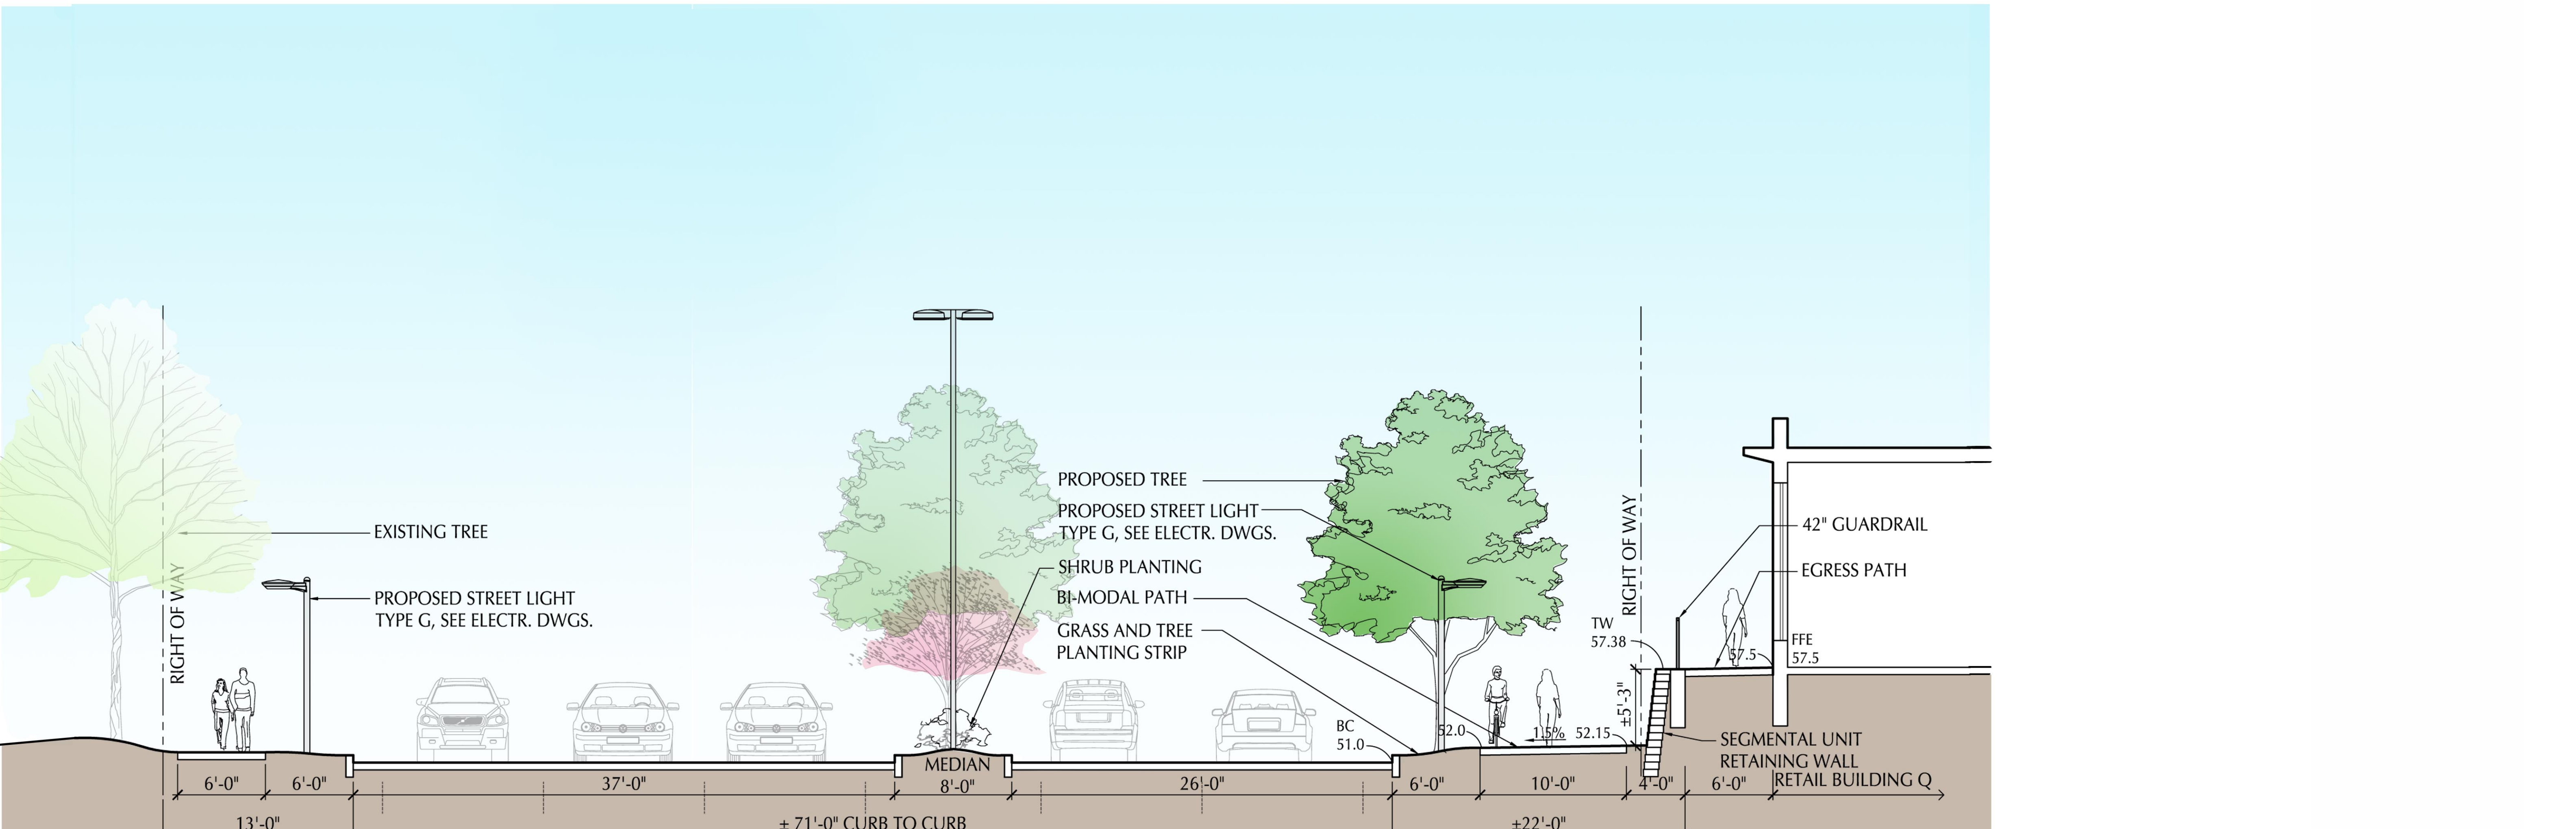

1 UNIVERSITY AVENUE SECTION A-A
SCALE: 3/16" = 1'-0"

4 UNIVERSITY AVENUE SECTION D-D
SCALE: 3/16" = 1'-0"

2 UNIVERSITY AVENUE SECTION B-B
SCALE: 3/16" = 1'-0"

5 UNIVERSITY AVENUE SECTION E-E
SCALE: 3/16" = 1'-0"

3 UNIVERSITY AVENUE SECTION C-C
SCALE: 3/16" = 1'-0"

6 UNIVERSITY AVENUE SECTION F-F
SCALE: 3/16" = 1'-0"