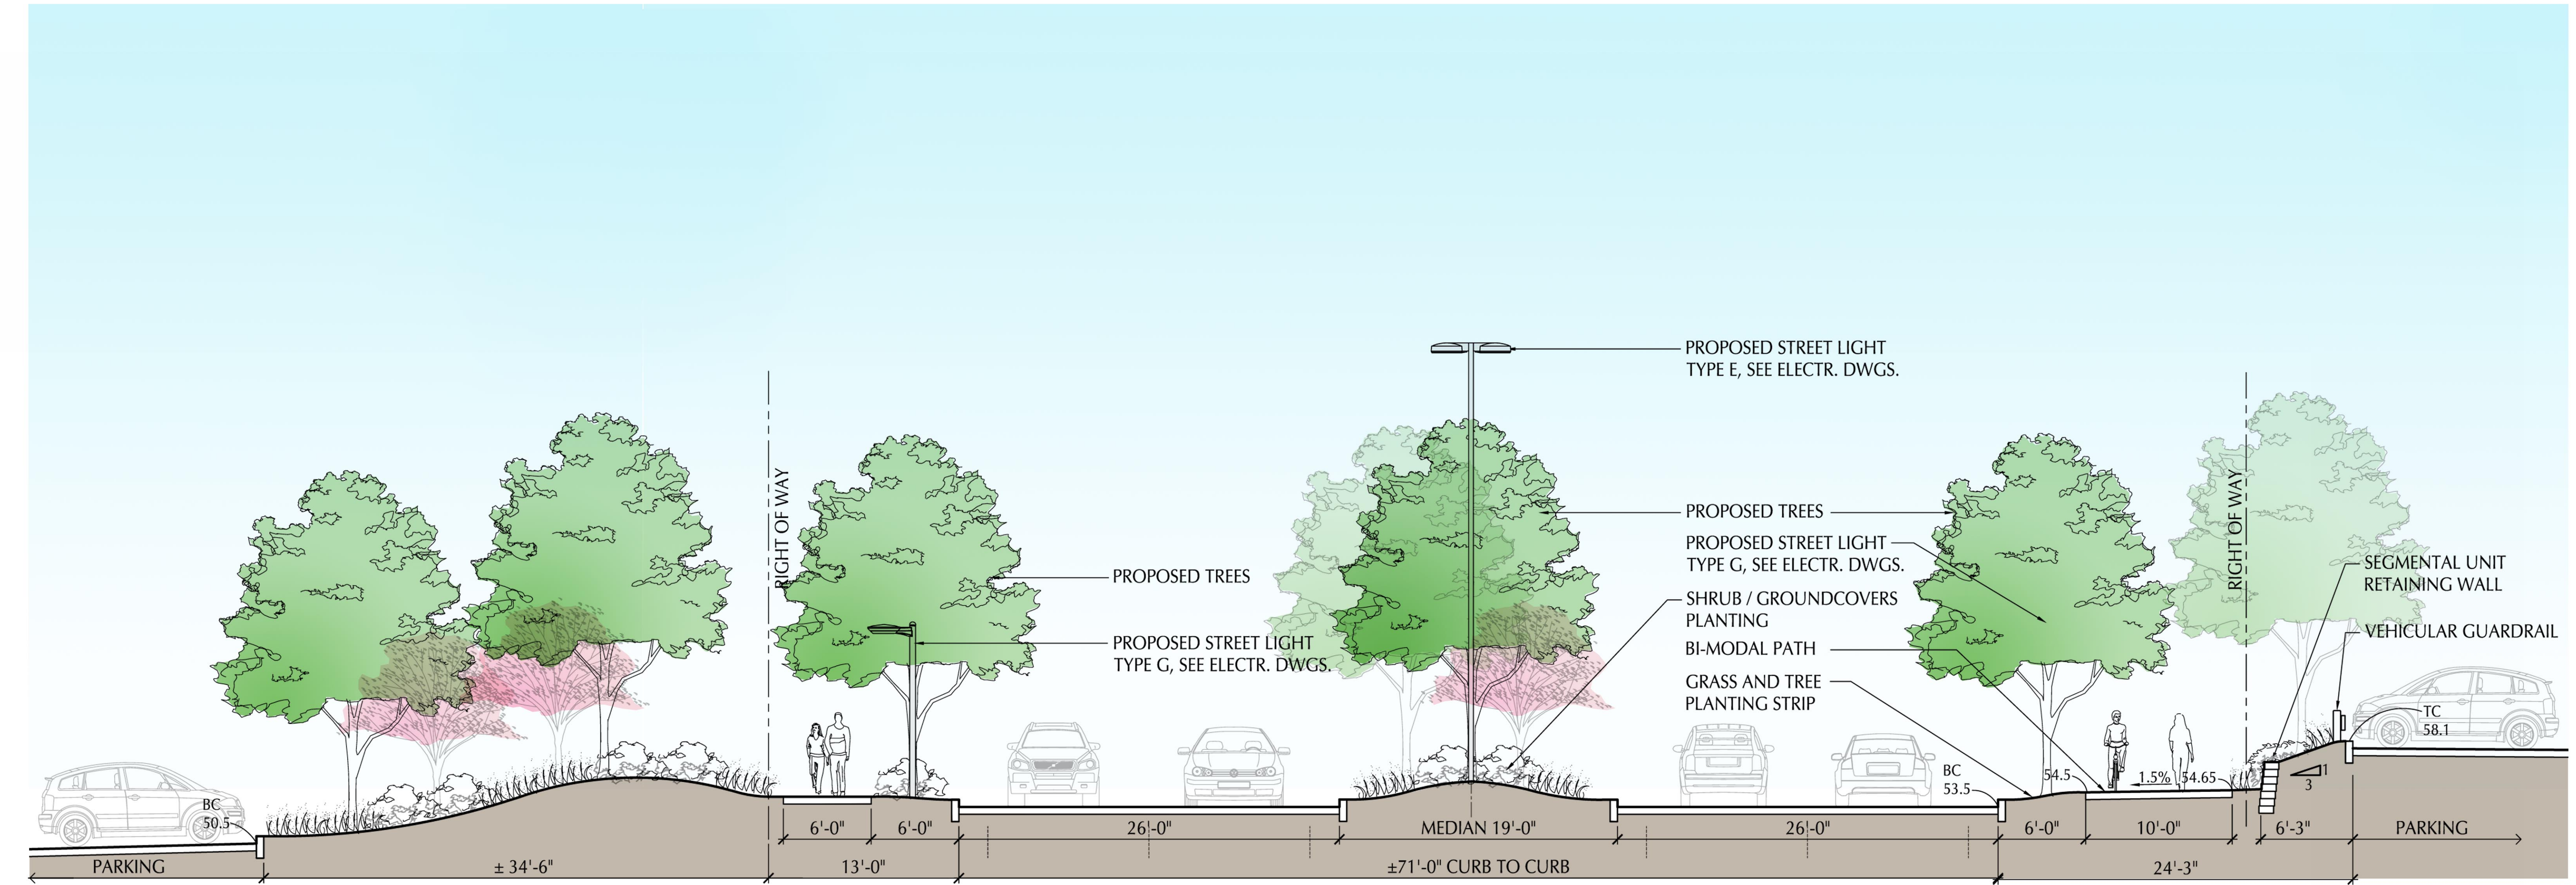

1 UNIVERSITY AVENUE SECTION A-A
SCALE: 3/16" = 1'-0"

4 UNIVERSITY AVENUE SECTION D-D
SCALE: 3/16" = 1'-0"

2 UNIVERSITY AVENUE SECTION B-B
SCALE: 3/16" = 1'-0"

5 UNIVERSITY AVENUE SECTION E-E
SCALE: 3/16" = 1'-0"

3 UNIVERSITY AVENUE SECTION C-C
SCALE: 3/16" = 1'-0"

6 UNIVERSITY AVENUE SECTION F-F
SCALE: 3/16" = 1'-0"