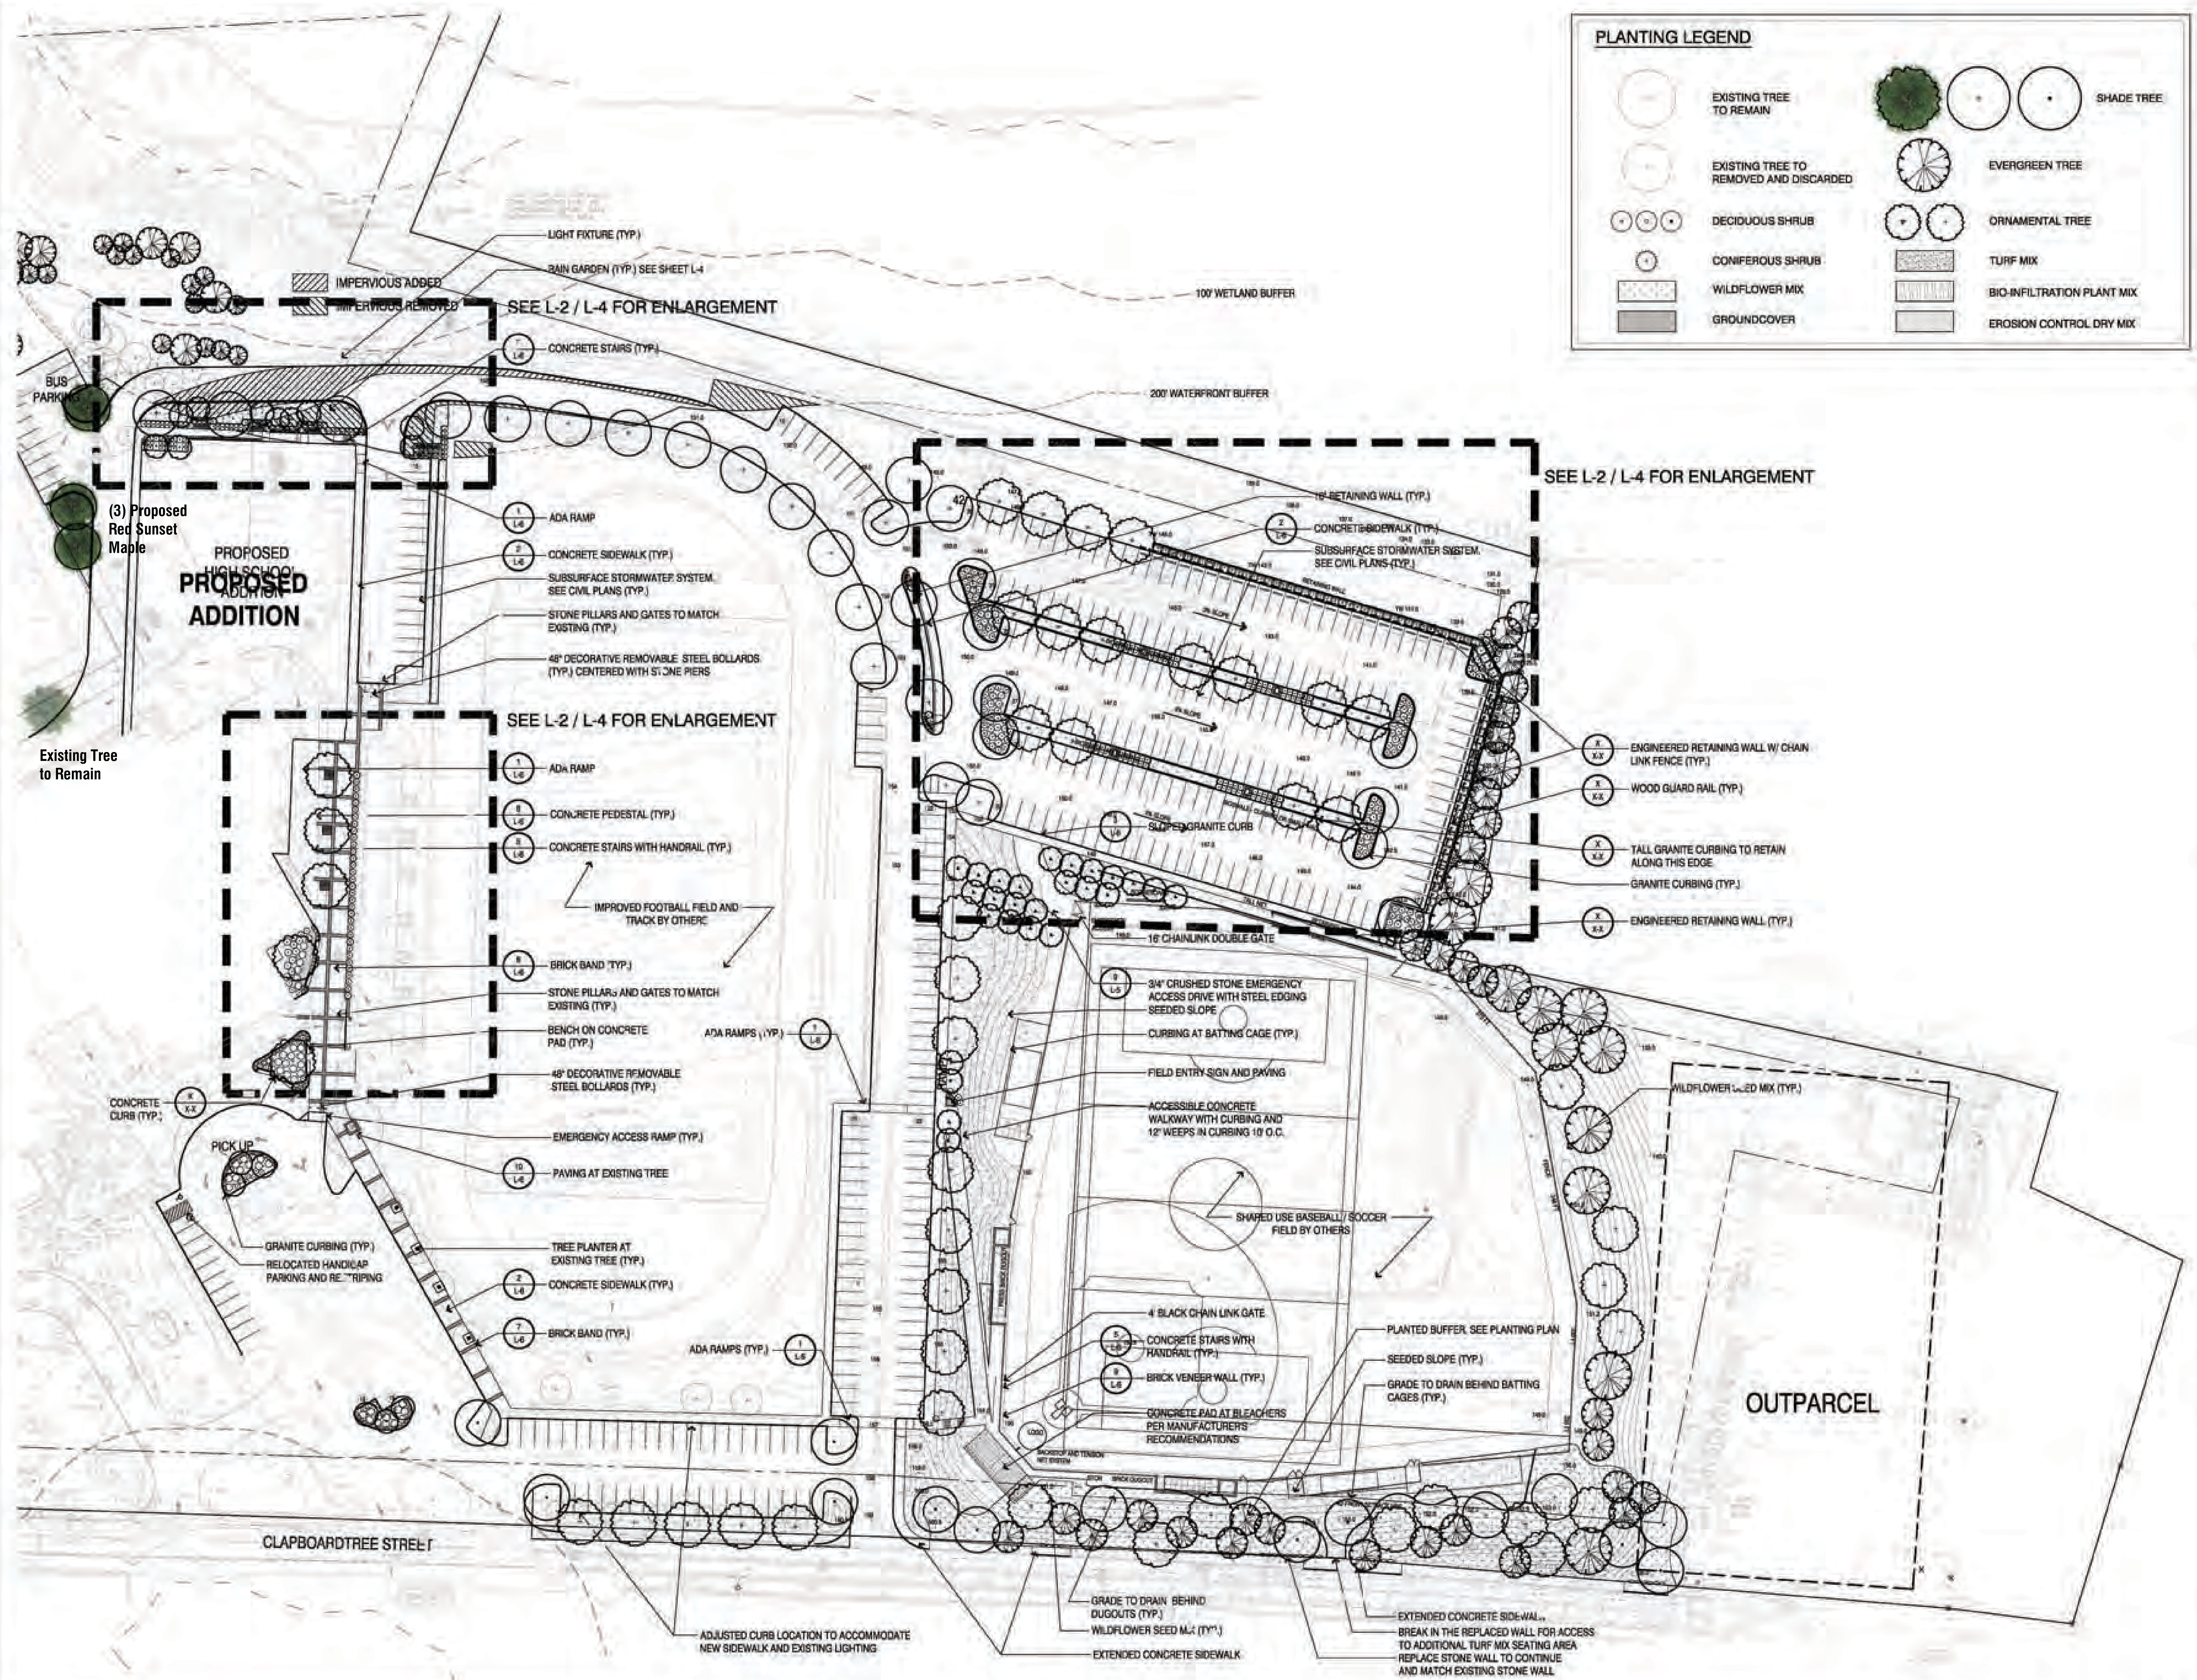

PLANTING LEGEND

- EXISTING TREE TO REMAIN
- EXISTING TREE TO REMOVED AND DISCARDED
- DECIDUOUS SHRUB
- CONIFEROUS SHRUB
- WILDFLOWER MIX
- GROUNDCOVER
- SHADE TREE
- EVERGREEN TREE
- ORNAMENTAL TREE
- TURF MIX
- BIO-INFILTRATION PLANT MIX
- EROSION CONTROL DRY MIX

ISSUE DATES

DATE	BY	DESCRIPTION
5/10/13	JCS	PROGRESS
5/20/13	JCS	SD SUBMISSION
6/12/13	*	PROGRESS

OWNER

PROJECT

Scholastic Sports Facilities and Wellness Center

Xaverian Brothers High School
800 Clapboardtree Street
Westwood, MA

JOB NUMBER 13-350
SCALE 1" = 40'
DRAWING NAME LANDSCAPE SITE PLAN
DRAWING NO. L-1

1 SITE PLAN
1" = 40'-0"