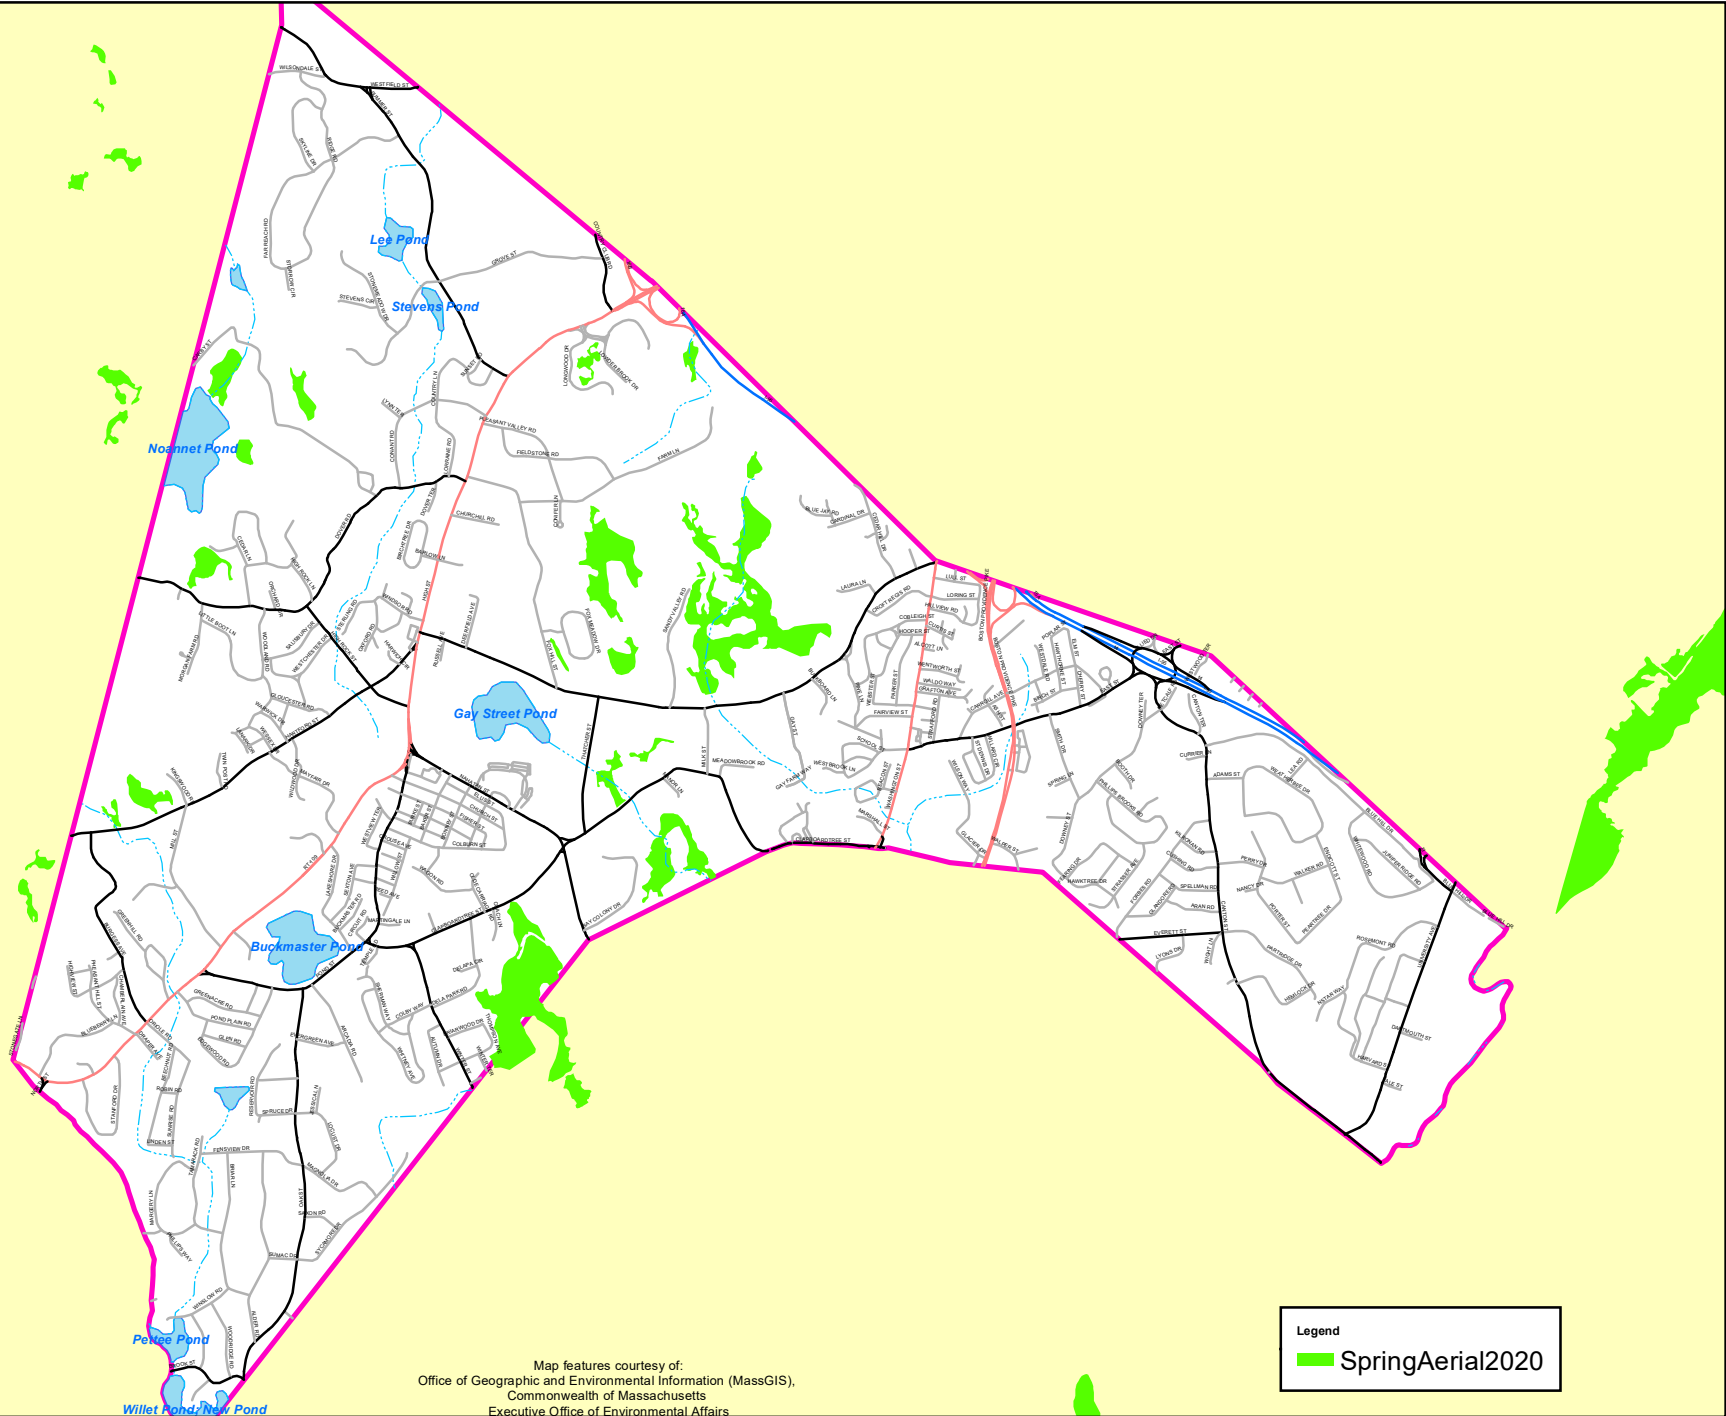

Norfolk County Mosquito Control District 2020 Westwood Targeted Spring Aerial Wetlands

Map features courtesy of:
Office of Geographic and Environmental Information (MassGIS),
Commonwealth of Massachusetts
Executive Office of Environmental Affairs

Legend

- SpringAerial2020