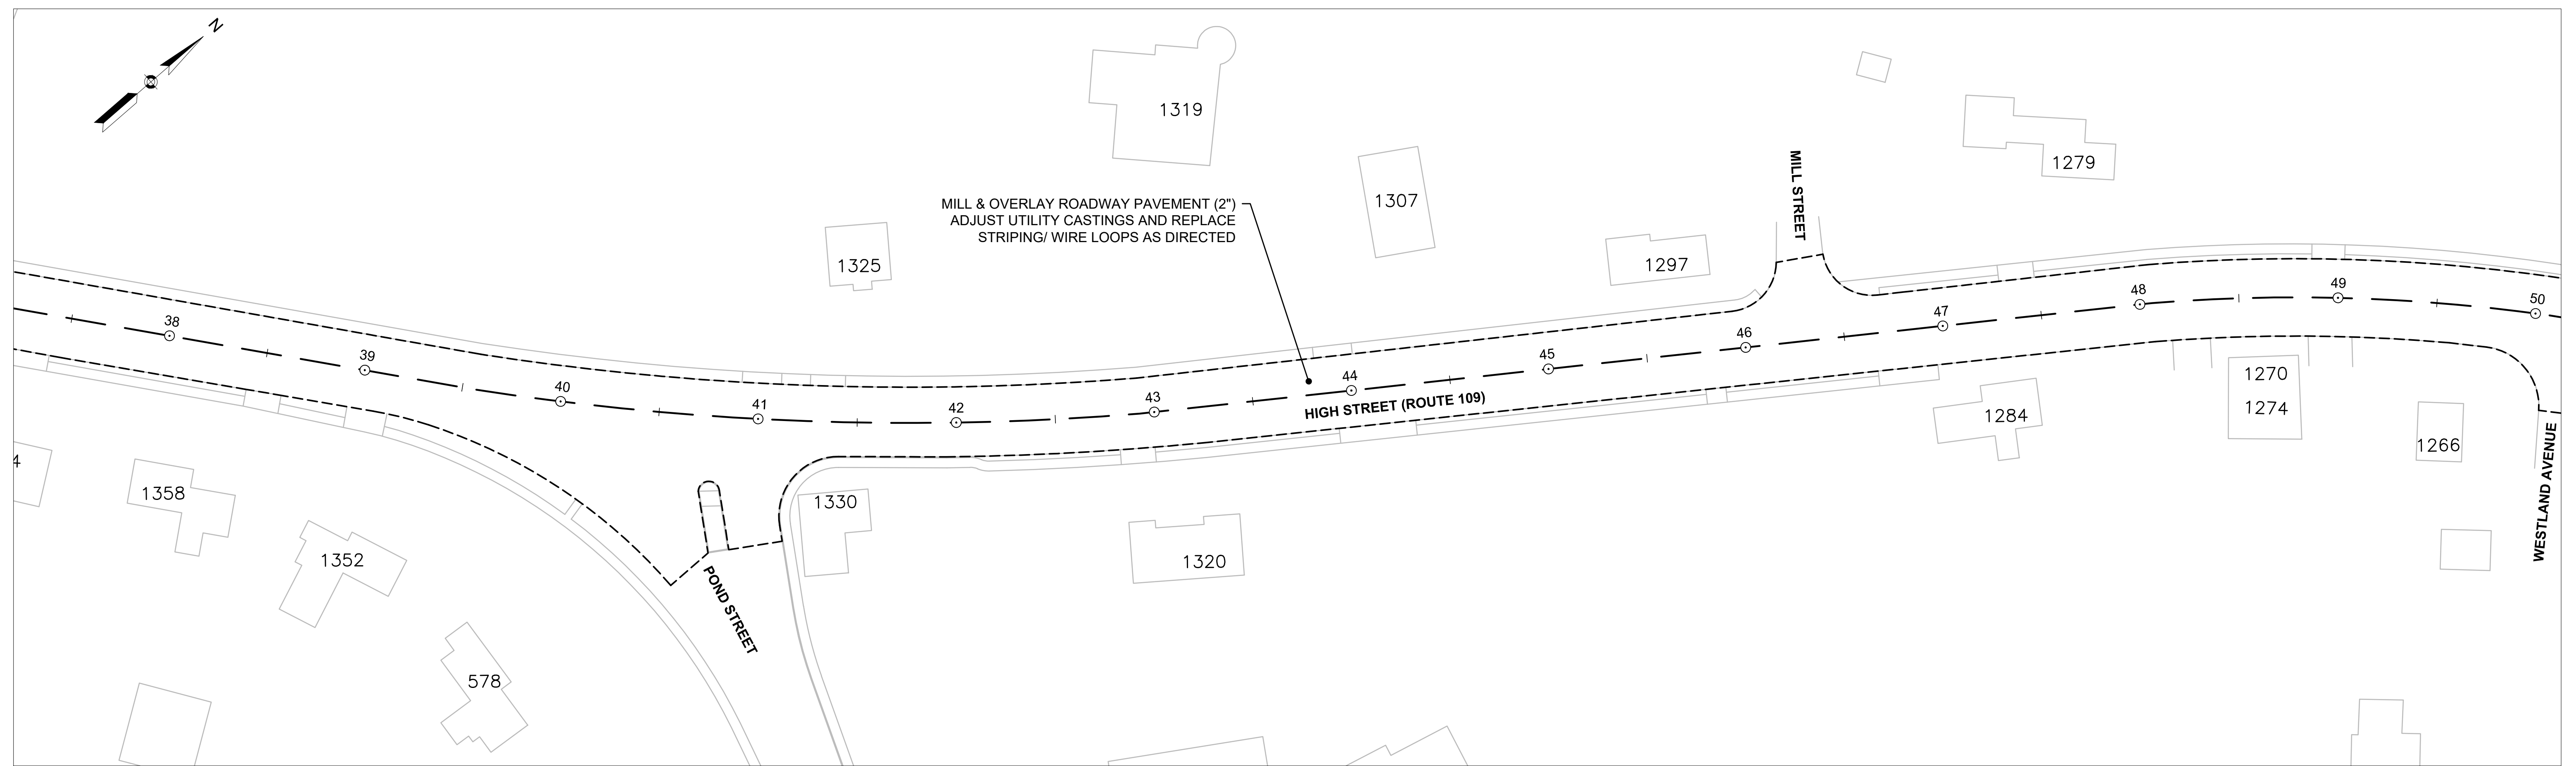

**WESTWOOD
HIGH STREET (ROUTE 109)**

STATE	FED. AID PROJ. NO.	SHEET NO.	TOTAL SHEETS
MA	-	1	6

GENERAL MAPS

**WESTWOOD
HIGH STREET (ROUTE 109)**

STATE	FED. AID PROJ. NO.	SHEET NO.	TOTAL SHEETS
MA	-	2	6

GENERAL MAPS

**WESTWOOD
HIGH STREET (ROUTE 109)**

STATE	FED. AID PROJ. NO.	SHEET NO.	TOTAL SHEETS
MA	-	3	6

GENERAL MAPS

**WESTWOOD
HIGH STREET (ROUTE 109)**

STATE	FED. AID PROJ. NO.	SHEET NO.	TOTAL SHEETS
MA	-	4	6

GENERAL MAPS

**WESTWOOD
HIGH STREET (ROUTE 109)**

STATE	FED. AID PROJ. NO.	SHEET NO.	TOTAL SHEETS
MA	-	5	6

GENERAL MAPS

**WESTWOOD
HIGH STREET (ROUTE 109)**

STATE	FED. AID PROJ. NO.	SHEET NO.	TOTAL SHEETS
MA	-	6	6

GENERAL MAPS