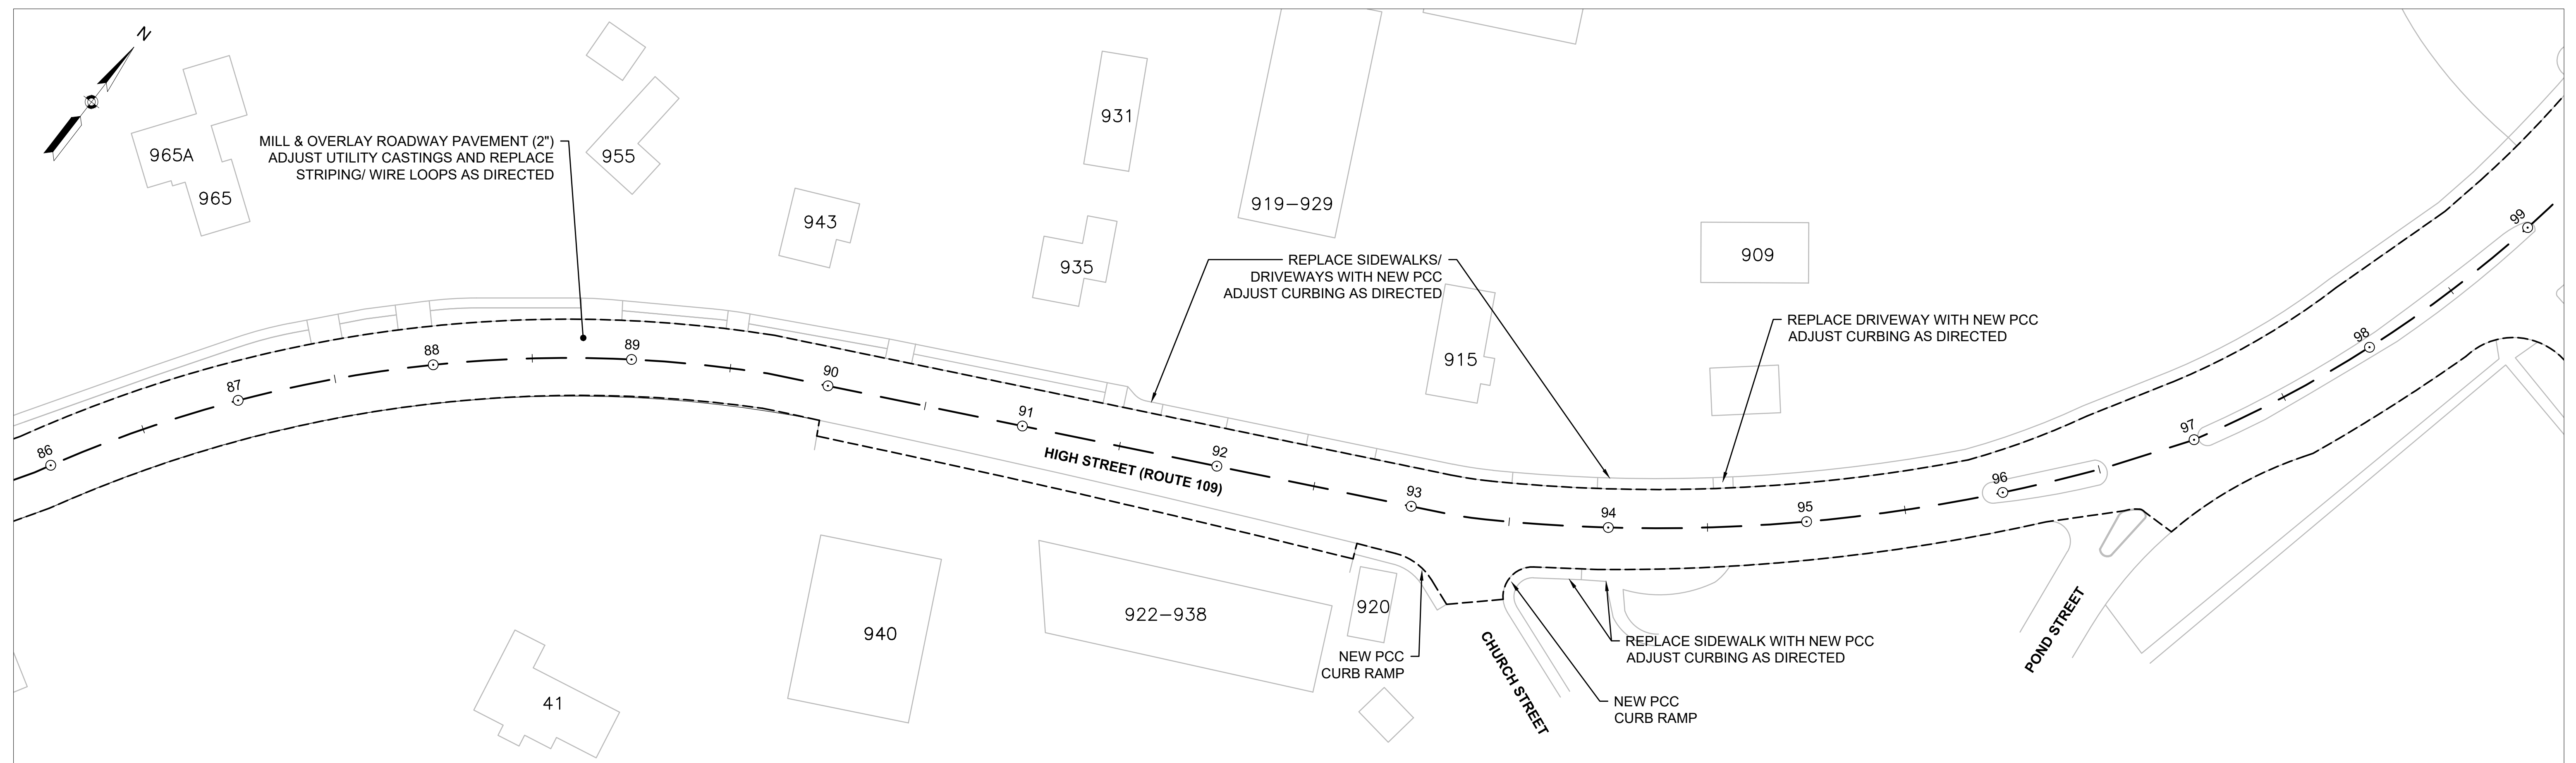

**WESTWOOD
HIGH STREET (ROUTE 109)**

STATE	FED. AID PROJ. NO.	SHEET NO.	TOTAL SHEETS
MA	-	1	6

GENERAL MAPS

**WESTWOOD
HIGH STREET (ROUTE 109)**

STATE	FED. AID PROJ. NO.	SHEET NO.	TOTAL SHEETS
MA	-	2	6

GENERAL MAPS

**WESTWOOD
HIGH STREET (ROUTE 109)**

STATE	FED. AID PROJ. NO.	SHEET NO.	TOTAL SHEETS
MA	-	3	6

GENERAL MAPS

**WESTWOOD
HIGH STREET (ROUTE 109)**

STATE	FED. AID PROJ. NO.	SHEET NO.	TOTAL SHEETS
MA	-	4	6

GENERAL MAPS

**WESTWOOD
HIGH STREET (ROUTE 109)**

STATE	FED. AID PROJ. NO.	SHEET NO.	TOTAL SHEETS
MA	-	5	6

GENERAL MAPS

**WESTWOOD
HIGH STREET (ROUTE 109)**

STATE	FED. AID PROJ. NO.	SHEET NO.	TOTAL SHEETS
MA	-	6	6

GENERAL MAPS