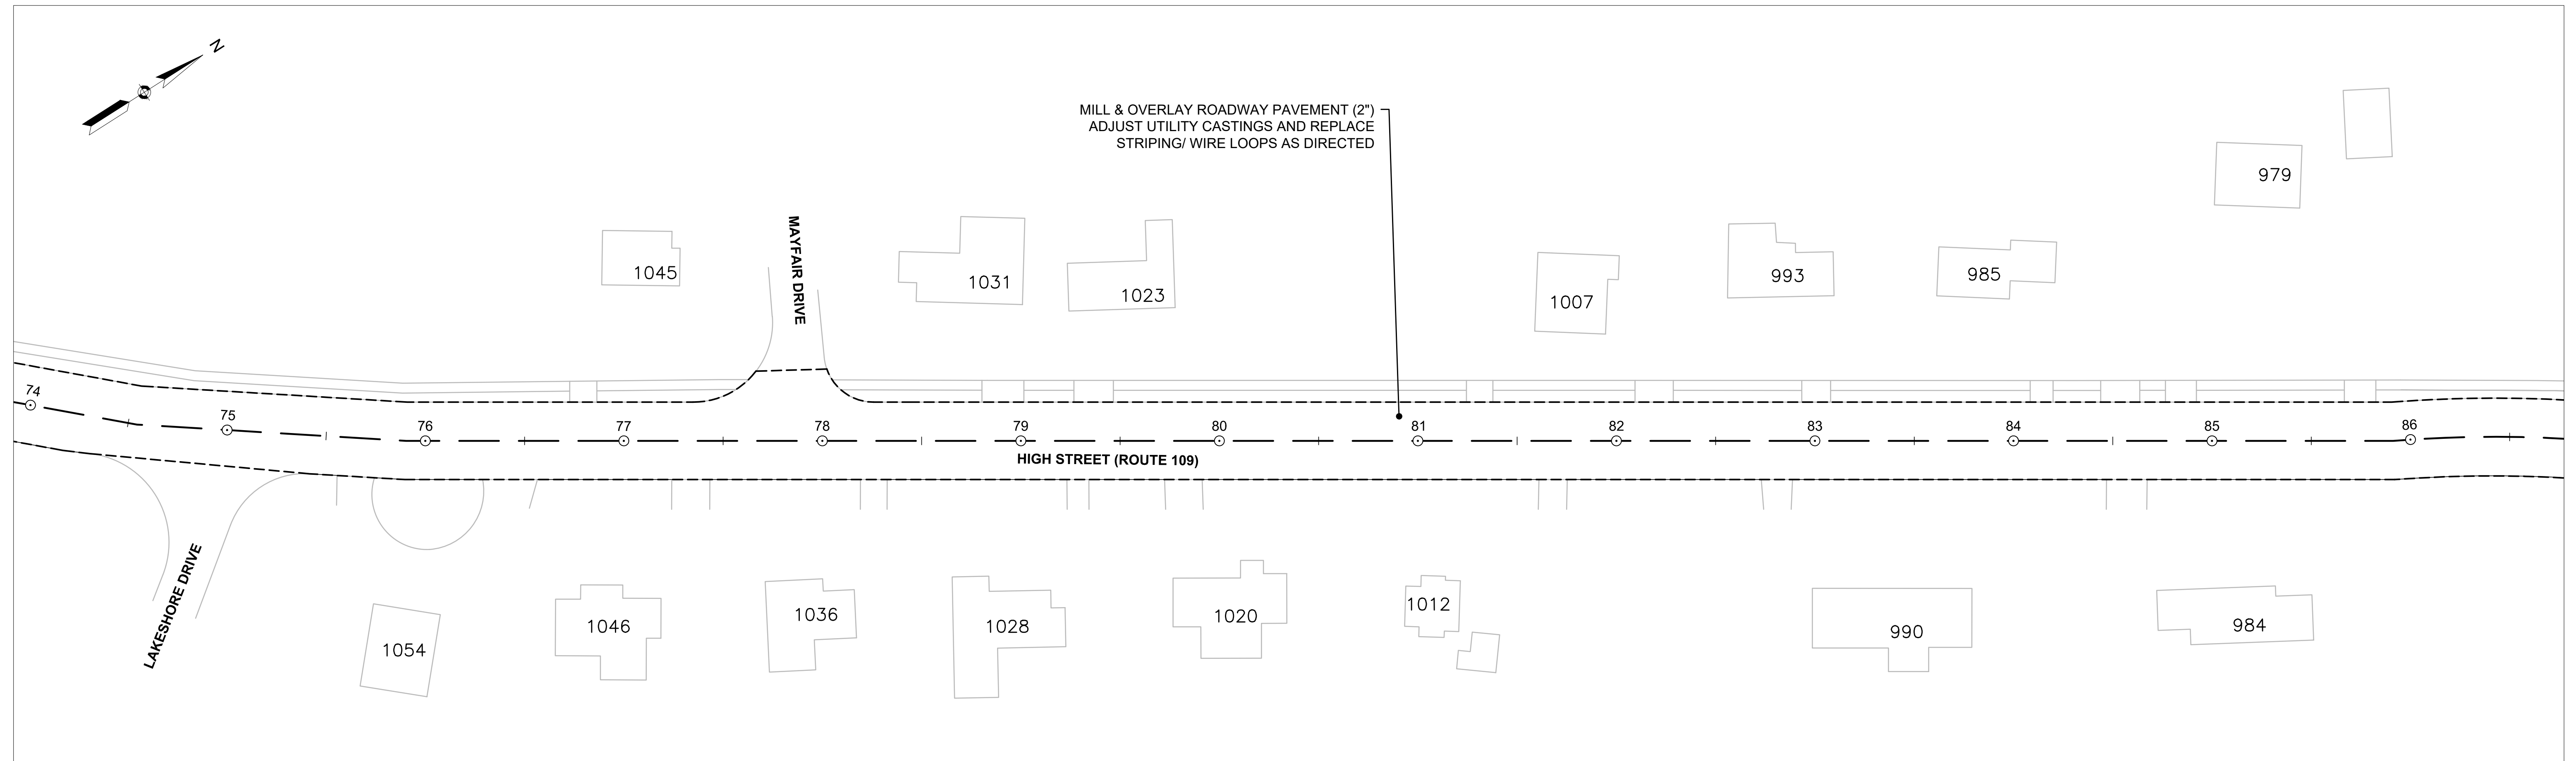

**WESTWOOD
HIGH STREET (ROUTE 109)**

STATE	FED. AID PROJ. NO.	SHEET NO.	TOTAL SHEETS
MA	-	1	6

GENERAL MAPS

**WESTWOOD
HIGH STREET (ROUTE 109)**

STATE	FED. AID PROJ. NO.	SHEET NO.	TOTAL SHEETS
MA	-	2	6

GENERAL MAPS

**WESTWOOD
HIGH STREET (ROUTE 109)**

STATE	FED. AID PROJ. NO.	SHEET NO.	TOTAL SHEETS
MA	-	3	6

GENERAL MAPS

**WESTWOOD
HIGH STREET (ROUTE 109)**

STATE	FED. AID PROJ. NO.	SHEET NO.	TOTAL SHEETS
MA	-	4	6

GENERAL MAPS

**WESTWOOD
HIGH STREET (ROUTE 109)**

STATE	FED. AID PROJ. NO.	SHEET NO.	TOTAL SHEETS
MA	-	5	6

GENERAL MAPS

**WESTWOOD
HIGH STREET (ROUTE 109)**

STATE	FED. AID PROJ. NO.	SHEET NO.	TOTAL SHEETS
MA	-	6	6

GENERAL MAPS