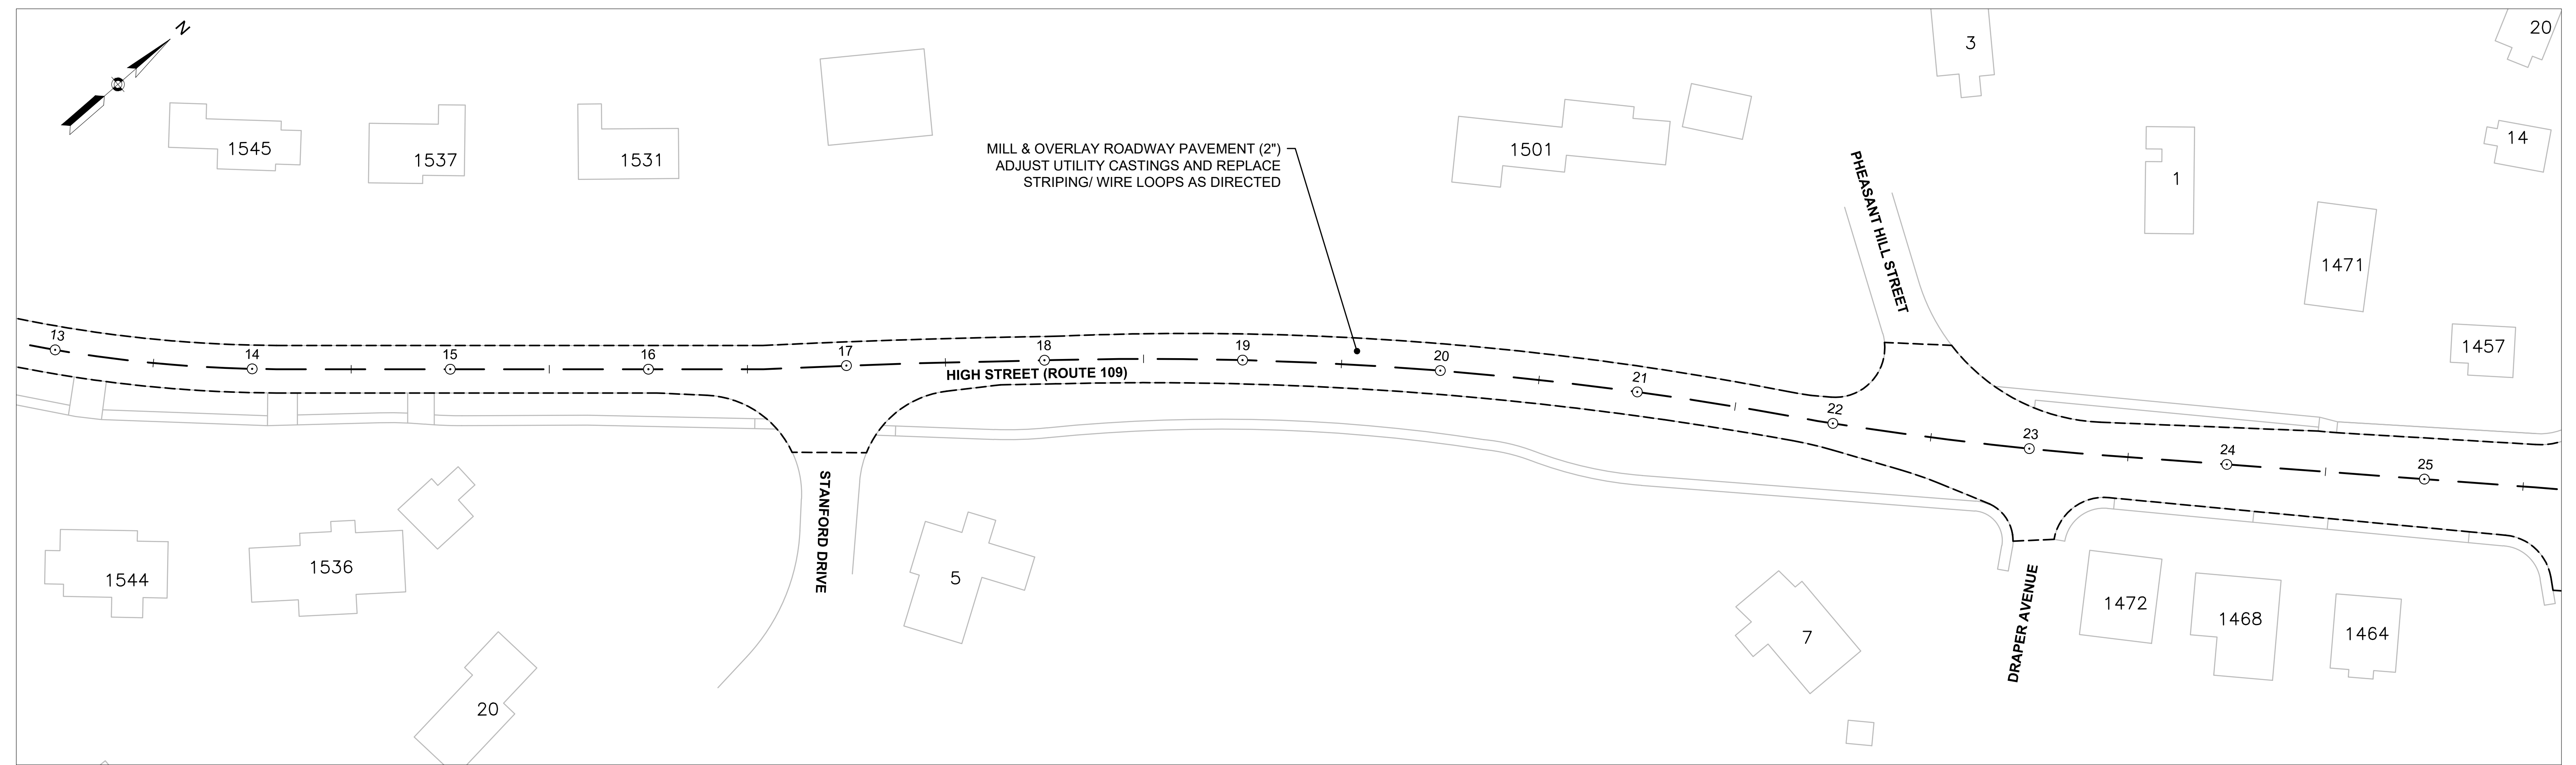

**WESTWOOD
HIGH STREET (ROUTE 109)**

STATE	FED. AID PROJ. NO.	SHEET NO.	TOTAL SHEETS
MA	-	1	6

GENERAL MAPS

**WESTWOOD
HIGH STREET (ROUTE 109)**

STATE	FED. AID PROJ. NO.	SHEET NO.	TOTAL SHEETS
MA	-	2	6

GENERAL MAPS

**WESTWOOD
HIGH STREET (ROUTE 109)**

STATE	FED. AID PROJ. NO.	SHEET NO.	TOTAL SHEETS
MA	-	3	6

GENERAL MAPS

**WESTWOOD
HIGH STREET (ROUTE 109)**

STATE	FED. AID PROJ. NO.	SHEET NO.	TOTAL SHEETS
MA	-	4	6

GENERAL MAPS

**WESTWOOD
HIGH STREET (ROUTE 109)**

STATE	FED. AID PROJ. NO.	SHEET NO.	TOTAL SHEETS
MA	-	5	6

GENERAL MAPS

**WESTWOOD
HIGH STREET (ROUTE 109)**

STATE	FED. AID PROJ. NO.	SHEET NO.	TOTAL SHEETS
MA	-	6	6

GENERAL MAPS