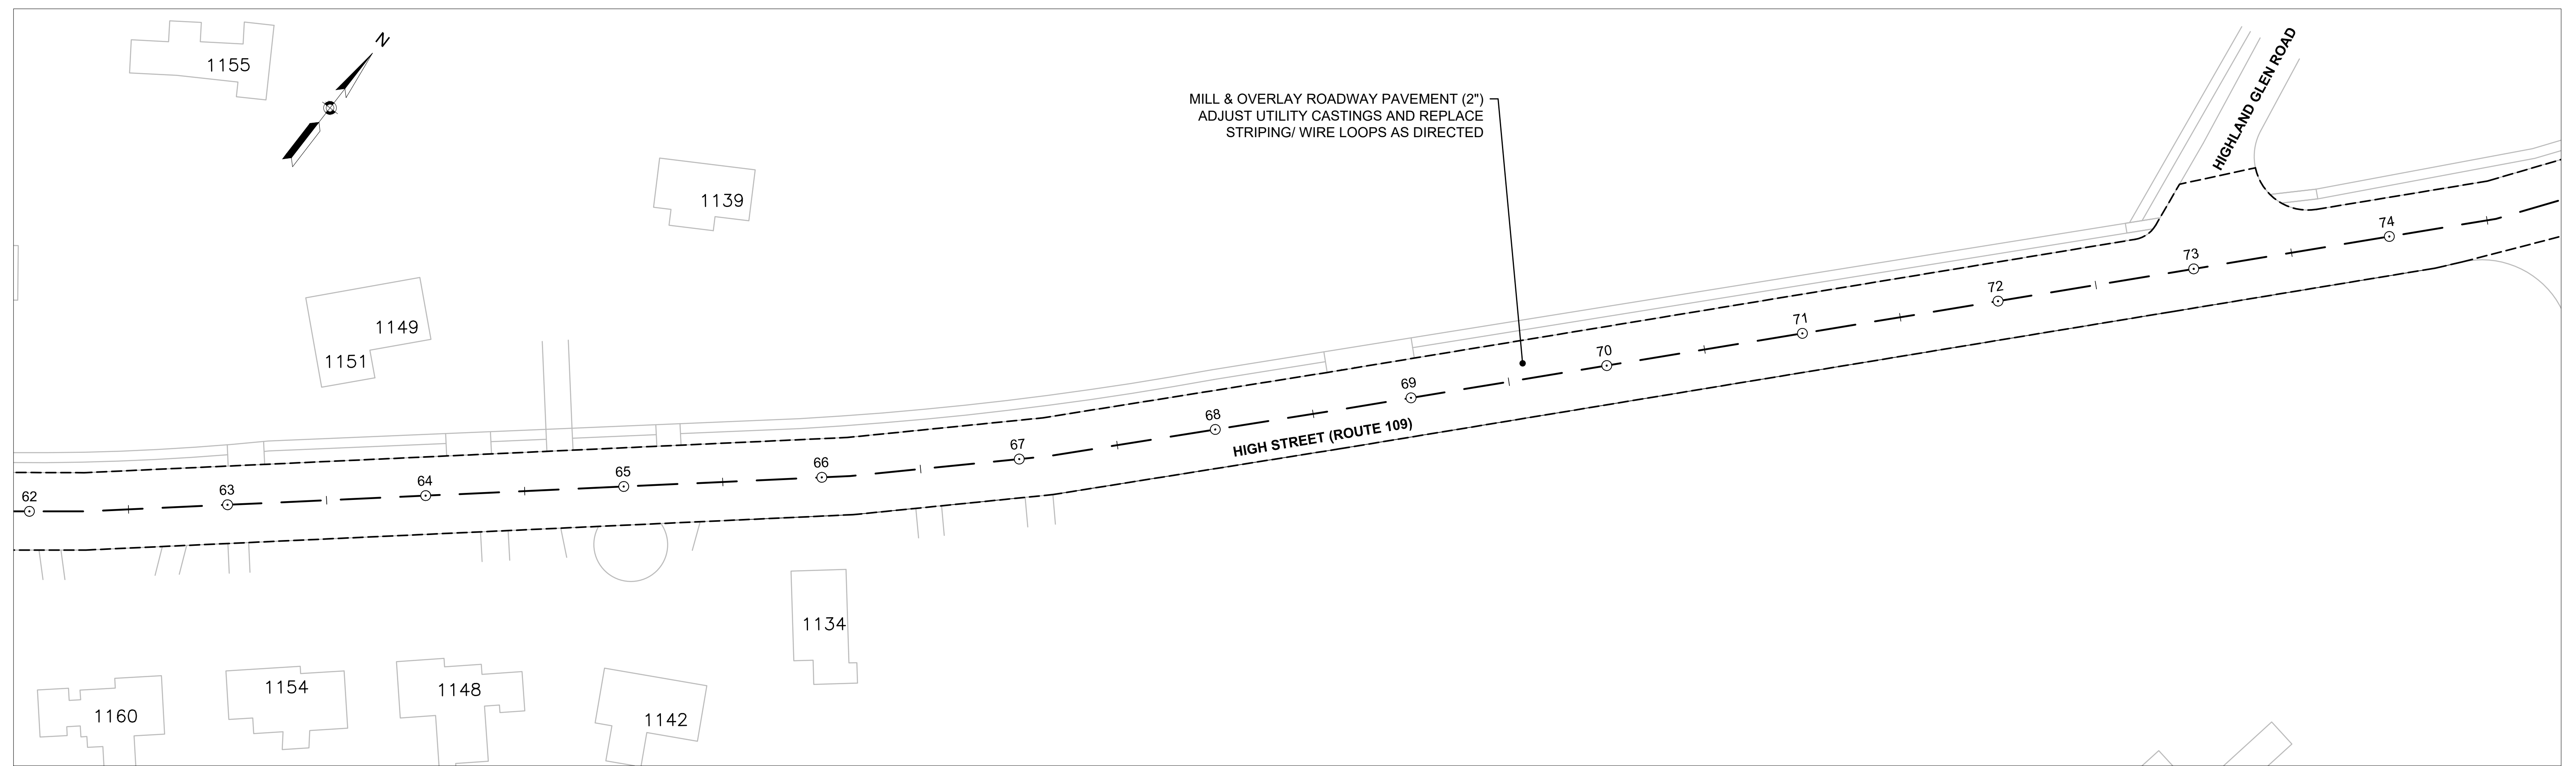

**WESTWOOD
HIGH STREET (ROUTE 109)**

STATE	FED. AID PROJ. NO.	SHEET NO.	TOTAL SHEETS
MA	-	1	6

GENERAL MAPS

**WESTWOOD
HIGH STREET (ROUTE 109)**

STATE	FED. AID PROJ. NO.	SHEET NO.	TOTAL SHEETS
MA	-	2	6

GENERAL MAPS

**WESTWOOD
HIGH STREET (ROUTE 109)**

STATE	FED. AID PROJ. NO.	SHEET NO.	TOTAL SHEETS
MA	-	3	6

GENERAL MAPS

**WESTWOOD
HIGH STREET (ROUTE 109)**

STATE	FED. AID PROJ. NO.	SHEET NO.	TOTAL SHEETS
MA	-	4	6

GENERAL MAPS

**WESTWOOD
HIGH STREET (ROUTE 109)**

STATE	FED. AID PROJ. NO.	SHEET NO.	TOTAL SHEETS
MA	-	5	6

GENERAL MAPS

**WESTWOOD
HIGH STREET (ROUTE 109)**

STATE	FED. AID PROJ. NO.	SHEET NO.	TOTAL SHEETS
MA	-	6	6

GENERAL MAPS