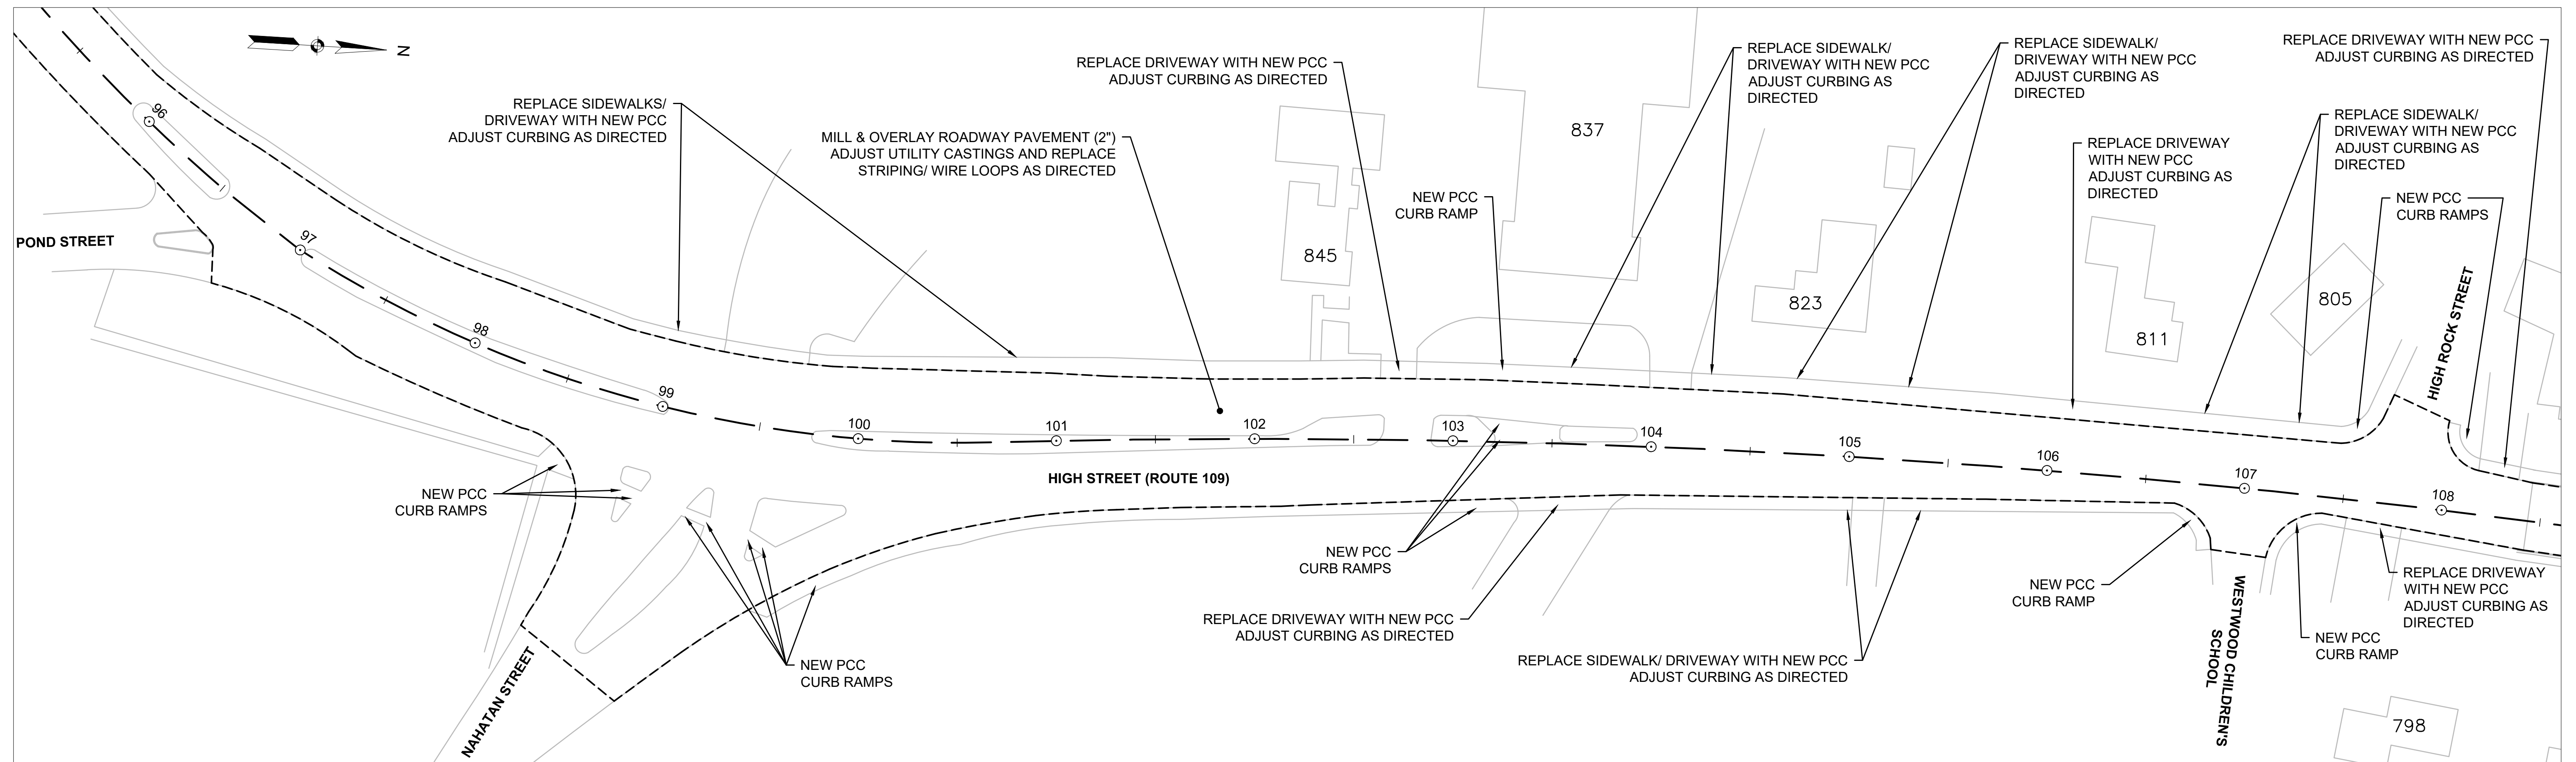

**WESTWOOD
HIGH STREET (ROUTE 109)**

STATE	FED. AID PROJ. NO.	SHEET NO.	TOTAL SHEETS
MA	-	1	6

GENERAL MAPS

**WESTWOOD
HIGH STREET (ROUTE 109)**

STATE	FED. AID PROJ. NO.	SHEET NO.	TOTAL SHEETS
MA	-	2	6

GENERAL MAPS

**WESTWOOD
HIGH STREET (ROUTE 109)**

STATE	FED. AID PROJ. NO.	SHEET NO.	TOTAL SHEETS
MA	-	3	6

GENERAL MAPS

**WESTWOOD
HIGH STREET (ROUTE 109)**

STATE	FED. AID PROJ. NO.	SHEET NO.	TOTAL SHEETS
MA	-	4	6

GENERAL MAPS

**WESTWOOD
HIGH STREET (ROUTE 109)**

STATE	FED. AID PROJ. NO.	SHEET NO.	TOTAL SHEETS
MA	-	5	6

GENERAL MAPS

**WESTWOOD
HIGH STREET (ROUTE 109)**

STATE	FED. AID PROJ. NO.	SHEET NO.	TOTAL SHEETS
MA	-	6	6

GENERAL MAPS