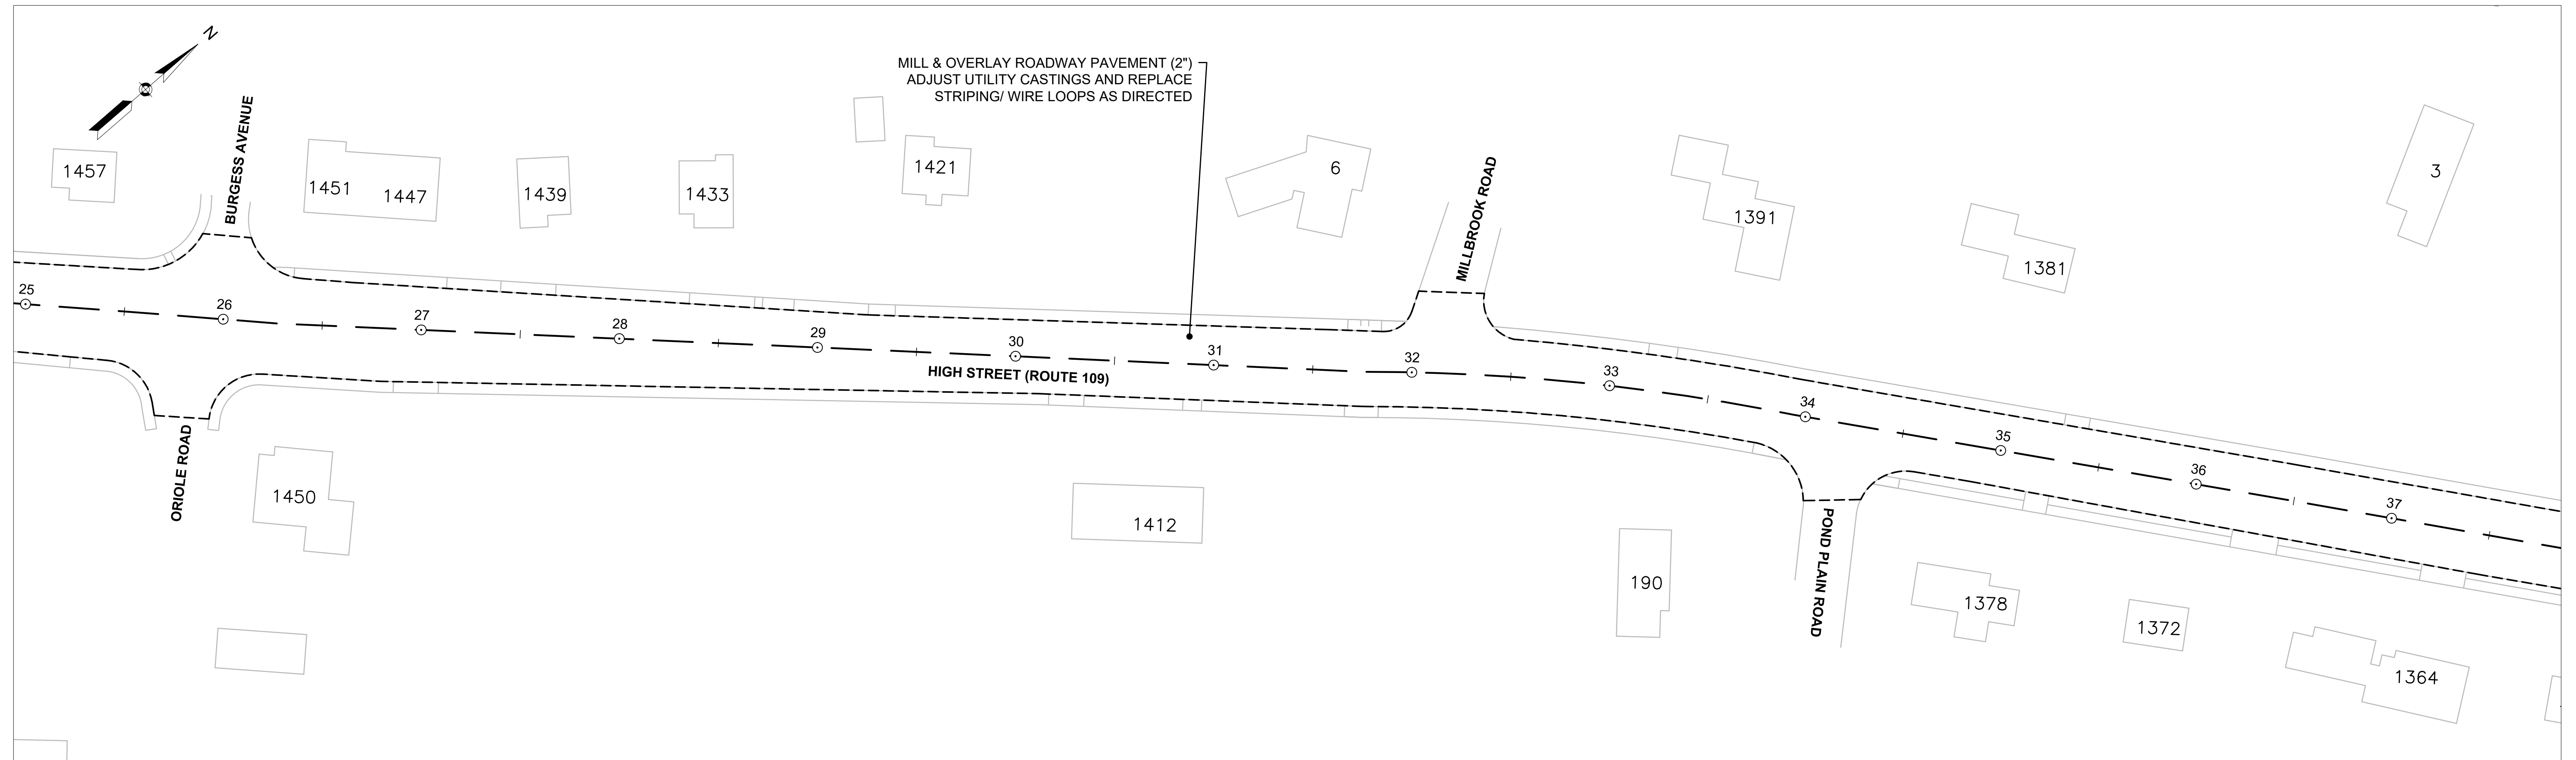

**WESTWOOD
HIGH STREET (ROUTE 109)**

STATE	FED. AID PROJ. NO.	SHEET NO.	TOTAL SHEETS
MA	-	1	6

GENERAL MAPS

**WESTWOOD
HIGH STREET (ROUTE 109)**

STATE	FED. AID PROJ. NO.	SHEET NO.	TOTAL SHEETS
MA	-	2	6

GENERAL MAPS

**WESTWOOD
HIGH STREET (ROUTE 109)**

STATE	FED. AID PROJ. NO.	SHEET NO.	TOTAL SHEETS
MA	-	3	6

GENERAL MAPS

**WESTWOOD
HIGH STREET (ROUTE 109)**

STATE	FED. AID PROJ. NO.	SHEET NO.	TOTAL SHEETS
MA	-	4	6

GENERAL MAPS

**WESTWOOD
HIGH STREET (ROUTE 109)**

STATE	FED. AID PROJ. NO.	SHEET NO.	TOTAL SHEETS
MA	-	5	6

GENERAL MAPS

**WESTWOOD
HIGH STREET (ROUTE 109)**

STATE	FED. AID PROJ. NO.	SHEET NO.	TOTAL SHEETS
MA	-	6	6

GENERAL MAPS