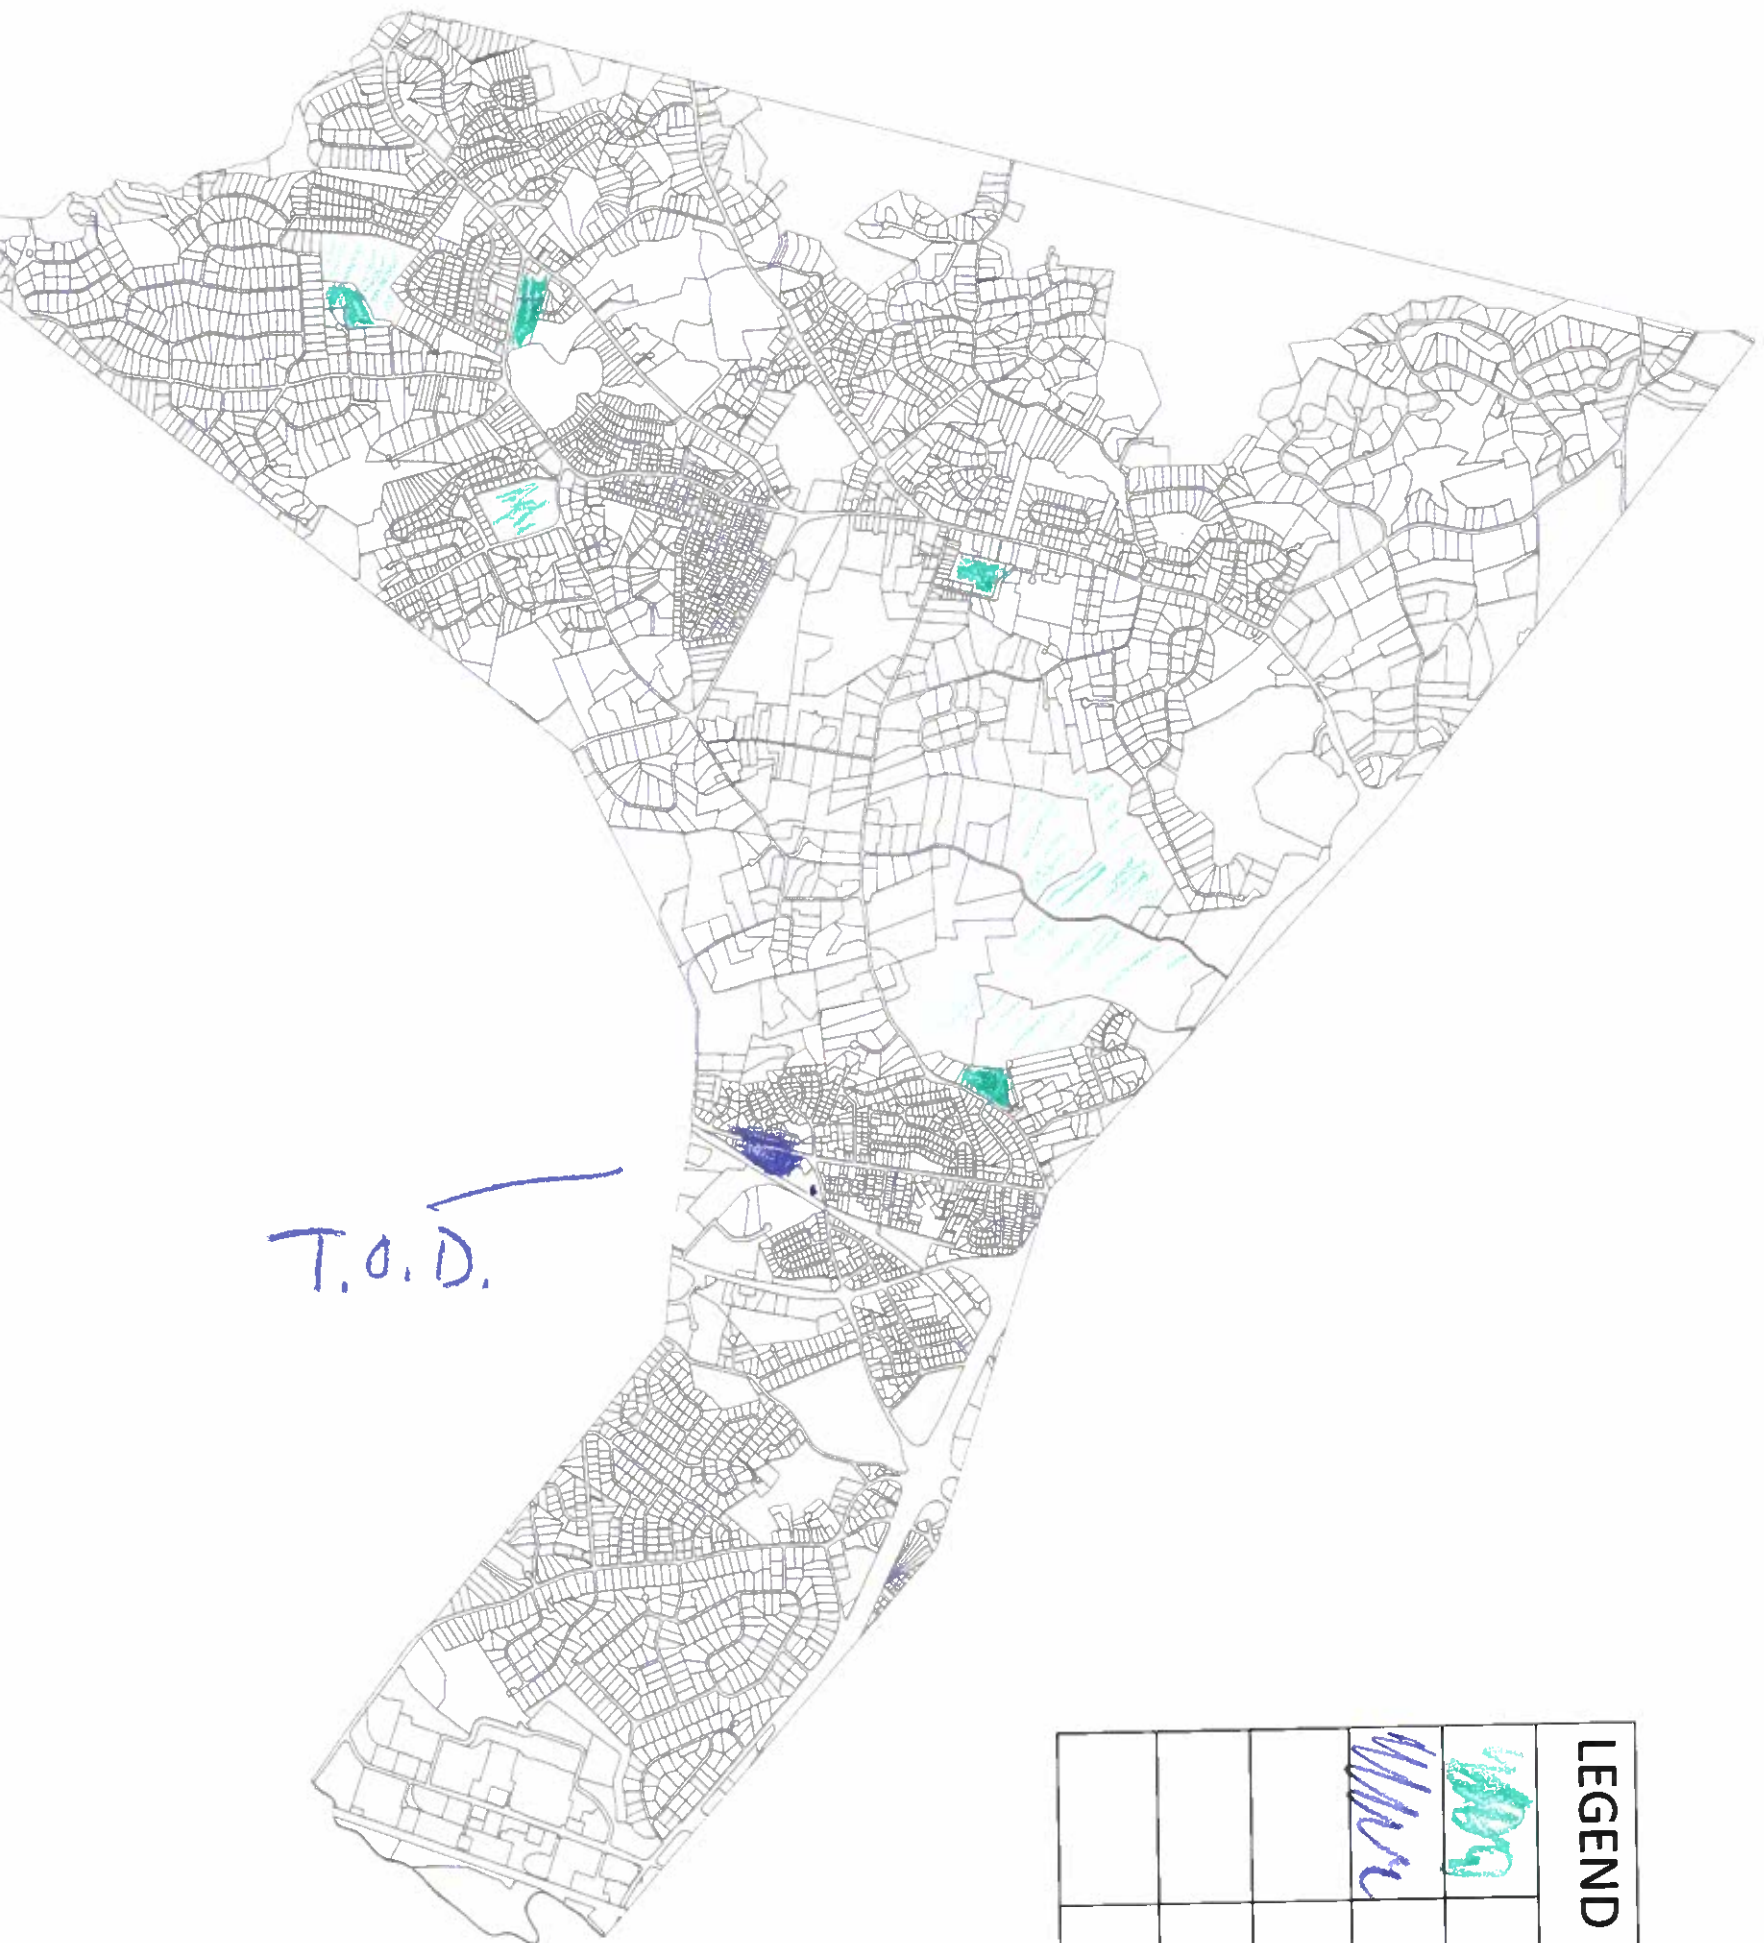

Exercise 5: Strategic Zoning

Group 1

LEGEND	
●	Formerly (Westwood Lodge) ^{now} Age Restricted
●	Multi Use Overlay
●	Multi Family Dwellings

Exercise 5: Strategic Zoning

Group 3

LEGEND	
	multifamily cluster housing
	starter & downsizing
	Town owned school land
	land trust / land bank
	condos / cove commitment
	Senior Housing

Exercise 5: Strategic Zoning

Group 5

T.O.D.

LEGEND	
	Schools to Homes
	Transit Oriented Dev