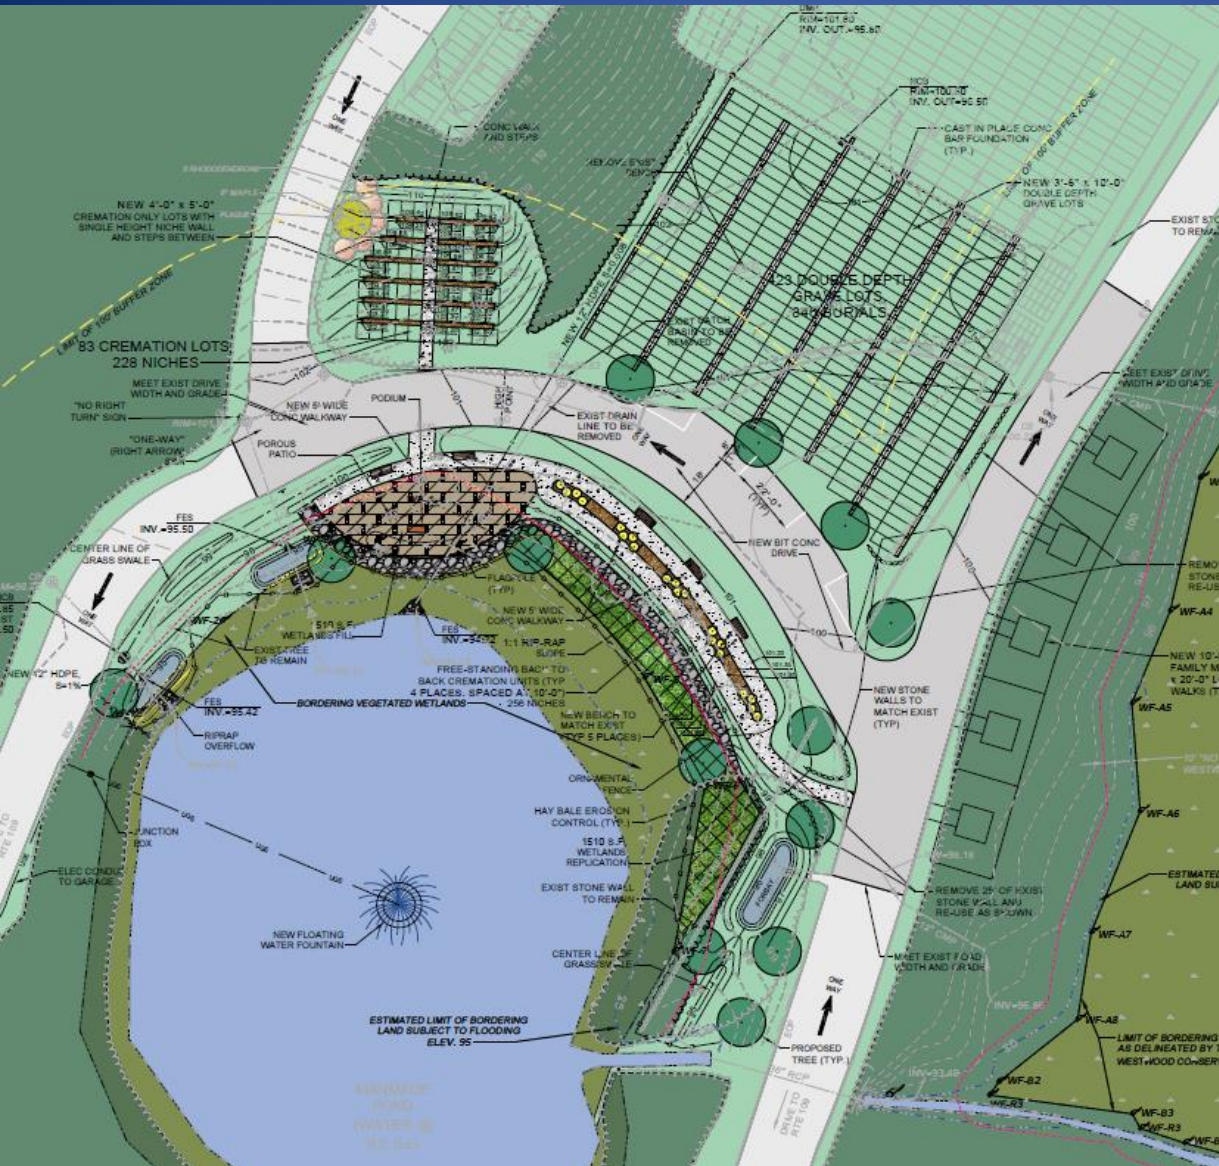

New Westwood Cemetery Cremation Garden and Committal Area

Warrant Article # 14

Why Are We Here?

Town is obligated under MGL C 114 to provide for burial of it's dead.

Cemetery Commission wants to create a sacred area of high value to the Town of Westwood.

New Westwood Cemetery

Current Plan

Space for 1,900 interments:

- 850 Casket Burials
- 258 Cremation Niches in Wall
- 228 Cremation Niches
- 60 Cremation lots
- * Cremation rate will exceed 50% in next 10 years
- Committal / Assembly Area
- Revised Driveway
- Storm Drainage Improvements
- Fountain in Pond
- New Landscaping

New Westwood Cemetery

Conceptual Rendering