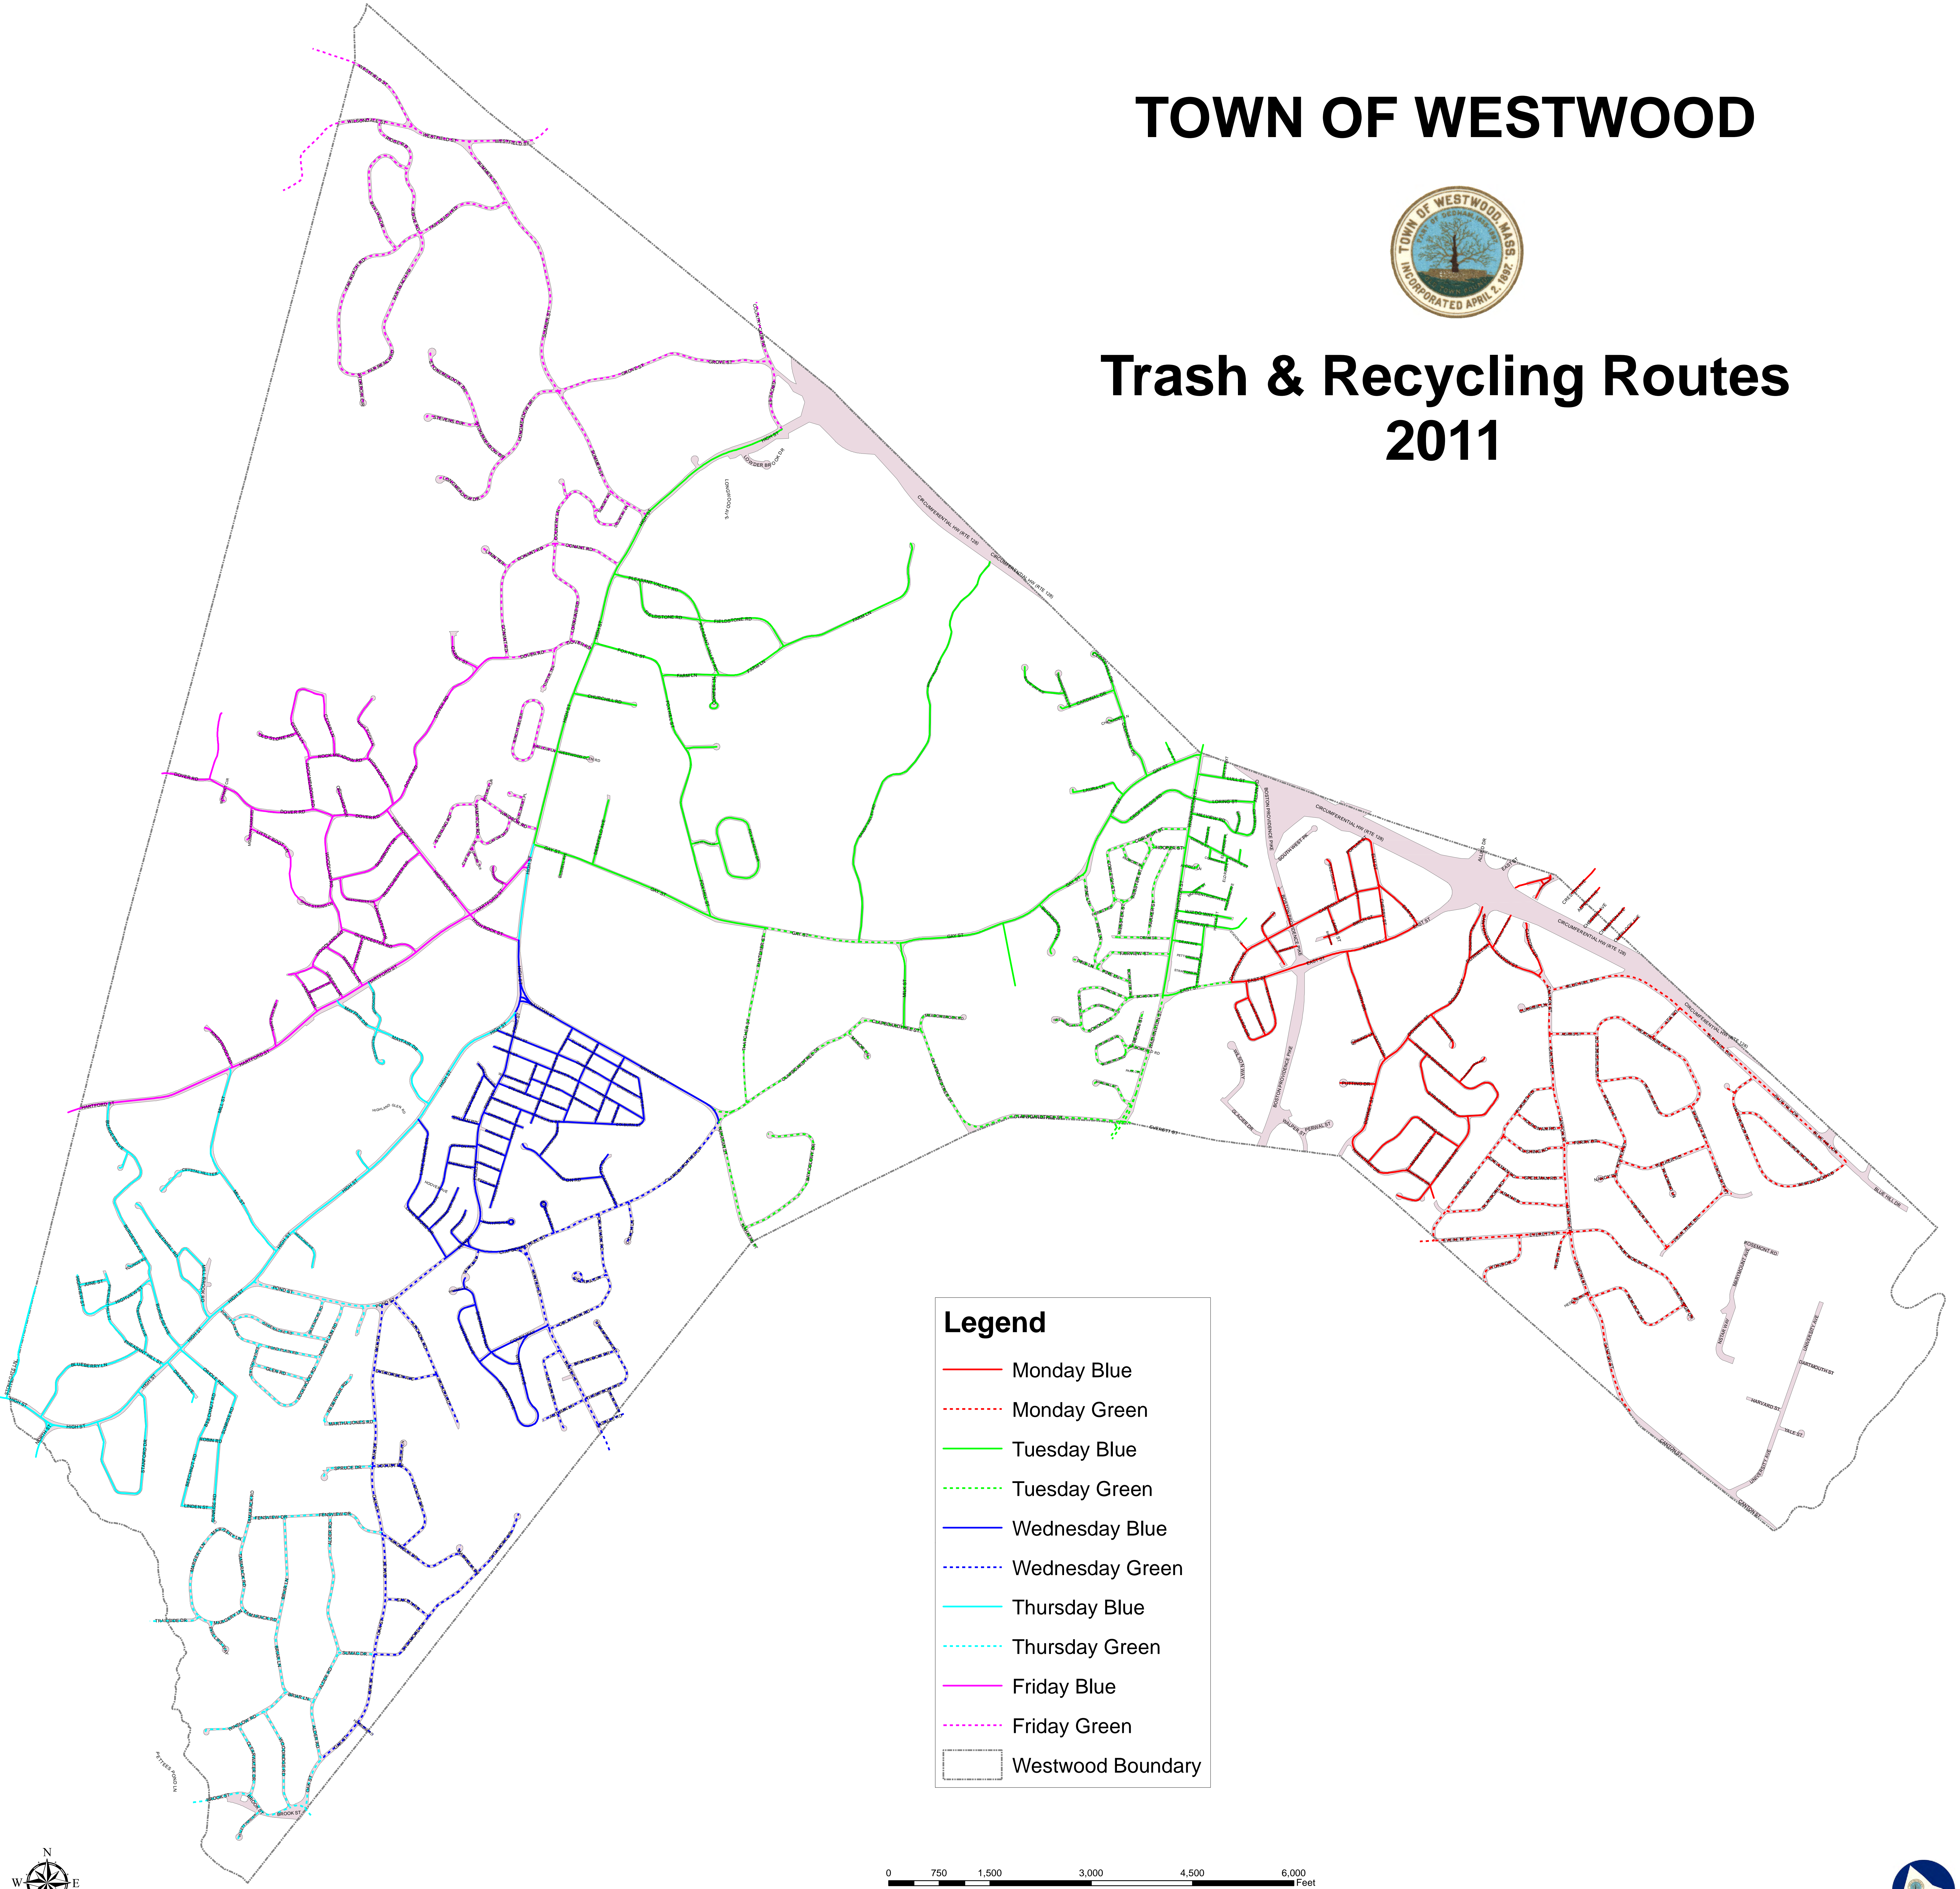

TOWN OF WESTWOOD

Trash & Recycling Routes 2011

Legend

- Monday Blue
- Monday Green
- Tuesday Blue
- Tuesday Green
- Wednesday Blue
- Wednesday Green
- Thursday Blue
- Thursday Green
- Friday Blue
- Friday Green
- Westwood Boundary